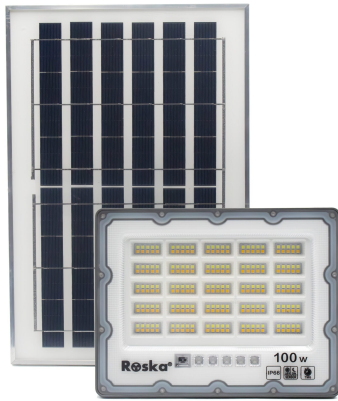

R-100SFL-N - Roska 100W Solar LED Flood Light (3 in 1, 3000k, 4000k, 6500k)

Datasheet

Technical Specifications:

Brand	Roska
Product Code	R-100SFL-N
Voltage	110V-240V (50Hz)
Power (watts)	100
Light Type	LED
Light Color	Daylight, Warmwhite, Cool White
Color Temperature	3000k, 4000k, 6500k
Lifetime Hours	30, 000Hrs
CRI (Color Rendering Index)	≥ 80
Warranty	1 Year
Certifications	CE, RoHS