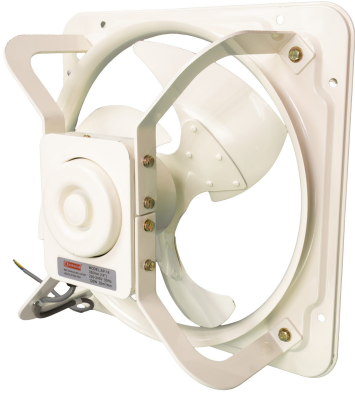

KP-14 - Khaleegia 14" Pressure Exhaust Fan

Datasheet

Technical Specifications:

Brand	Khaleegia
Model	KP-14
Type of Fan	Pressure Exhaust Fan
Mounting Type	Wall Mount
Voltage	220-240V/50hz
Power Consumption (W)	100 W
Phase	Single
Body Material	Steel
Blade Material	Steel
Grill Material	Steel
Blade Diameter	14" (350mm)
Number of Blades	3
Color	Off White
Shutter	Gravity Shutter
Blade Speed (RPM)	1400
Airflow (CFM)	1600 cfm
Airflow (m³/h)	2718 m³/h
Noise Level (dB)	dB
Operating Environment	-10C ~+50C
Cut-Hole Size	14" (350mm)
Warranty	2 Years Warranty