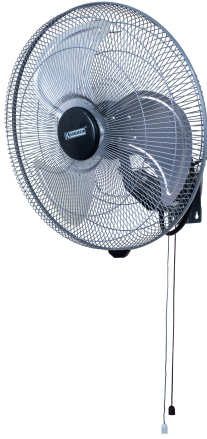

KMW450 - Khaleegia 18" Metal Wall Fan

Datasheet

Technical Specifications:

Brand	Khaleegia
Model	KMW450
Type of Fan	Wall Fan
Mounting Type	Wall Mount
Voltage	220-240V/50hz
Power Consumption (W)	120 W
Phase	Single
Body Material	Metal
Blade Material	Aluminum
Grill Material	Metal
Blade Diameter	18" (450mm)
Number of Blades	3
Color	Black & Grey
Blade Speed (RPM)	1350
Airflow (CFM)	4237 cfm
Airflow (m³/h)	7199 m³/h
Oscillation	Automatic
Adjustable Tilt	Yes
Number of Speed Settings	3
Noise Level (dB)	dB
Operating Environment	-10C ~+50C