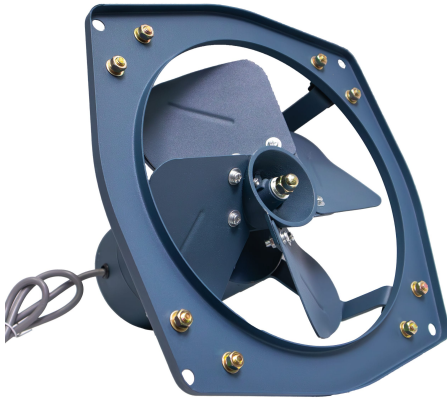

KB-0923 - Khaleegia 9" Metal Body Heavy Duty Exhaust Fan

Datasheet

Technical Specifications:

Brand	Khaleegia
Model	KB-0923
Type of Fan	Heavy Duty Exhaust Fan
Mounting Type	Wall Mount
Voltage	220-240V/50hz
Power Consumption (W)	30 W
Phase	Single
Body Material	Metal
Blade Material	Metal
Blade Diameter	9" (223mm)
Blade Speed (RPM)	1400
Airflow (CFM)	459.0924 cfm
Airflow (m³/h)	780 m ³ /h
Noise Level (dB)	dB
Operating Environment	-10C ~ +50C
Warranty	1 Year Warranty
Safety certifications	CE, RoHS, G.Mark, ESMA