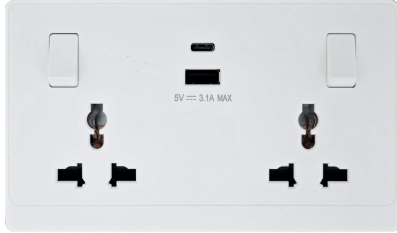

P-W425 - 2 Gang Universal Socket A&C Port -PC Classic Range: White

Datasheet

Technical Specifications:

Brand	Admore
Amp Rating	13A
Color	White
Material	PC
Manufacturer Guarantee	15 Year Manufacturer's Guarantee (T&Cs Apply)
Min. Back Box Depth Required	25mm
Earth Terminal	Yes
Number of Gangs	2
Number of Poles	Single
Operating Voltage	220-240V
Product Type	Switched Socket
Number of Ways	1
Terminals	Copper
Termination Type	Captive Screw