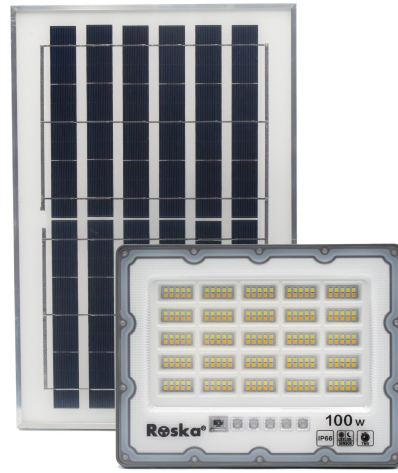

CRI (Color Rendering Index): ≥ 80
Warranty: 1 Year
Certifications: CE

R-200SFL-N - Roska 200W Solar LED Flood Light (3 in 1, 3000k, 4000k, 6500k)

Brand: Roska
Product Code: R-200SFL-N
Voltage: 110V-240V (50Hz)
Power (watts): 200
Light Type: LED
Light Color: Daylight
Color Temperature: 3000k
Lifetime Hours: 30
CRI (Color Rendering Index): ≥ 80
Warranty: 1 Year
Certifications: CE