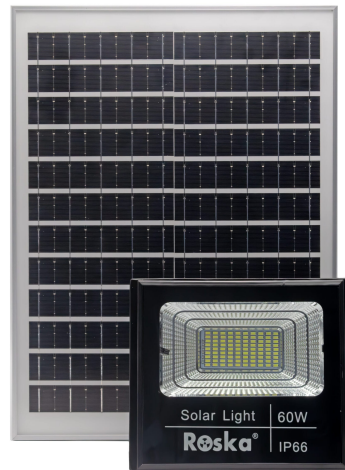

Warranty: 1 Year
Certifications: CE