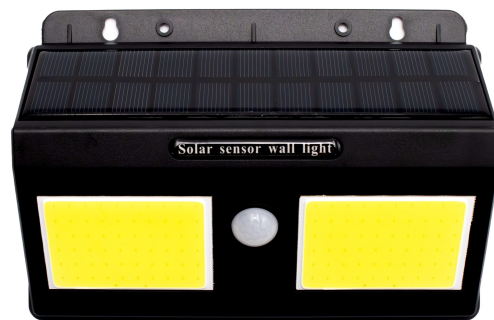

R-50SFL-N - Roska 50W Solar LED Flood Light (3 in 1, 3000k, 4000k, 6500k)

Brand: Roska
Product Code: R-50SFL-N
Voltage: 110V-240V (50Hz)
Power (watts): 50
Light Type: LED
Light Color: Daylight
Color Temperature: 3000k
Lifetime Hours: 30
CRI (Color Rendering Index): ≥ 80
Warranty: 1 Year
Certifications: CE