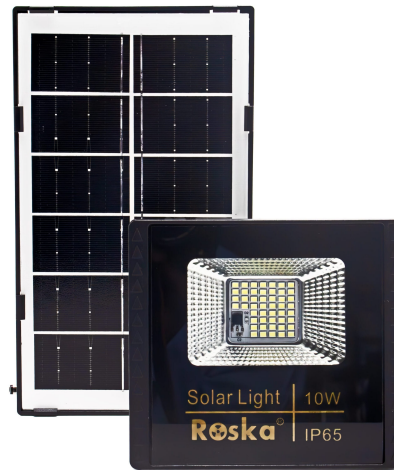

R-SSL-RGB - Roska 7W RGB LED Solar Spike Light

Brand: Roska
Product Code: R-SSL-RGB
Voltage: 110V-240V (50Hz)
Power (watts): 7
Light Type: LED
Light Color: RGB
Lifetime Hours: 30
CRI (Color Rendering Index): ≥ 80
Warranty: 1 Year
Certifications: CE

R-100SFL-N - Roska 100W Solar LED Flood Light (3 in 1, 3000k, 4000k, 6500k)

Brand: Roska
Product Code: R-100SFL-N
Voltage: 110V-240V (50Hz)
Power (watts): 100
Light Type: LED
Light Color: Daylight
Color Temperature: 3000k
Lifetime Hours: 30

CRI (Color Rendering Index): ≥ 80
Warranty: 1 Year
Certifications: CE

R-200SFL-N - Roska 200W Solar LED Flood Light (3 in 1, 3000k, 4000k, 6500k)

Brand: Roska
Product Code: R-200SFL-N
Voltage: 110V-240V (50Hz)
Power (watts): 200
Light Type: LED
Light Color: Daylight
Color Temperature: 3000k
Lifetime Hours: 30
CRI (Color Rendering Index): ≥ 80
Warranty: 1 Year
Certifications: CE

R-10SFL - Roska 10W Solar LED Flood Light

Brand: Roska
Product Code: R-10SFL
Voltage: 110V-240V (50Hz)
Power (watts): 10
Light Type: LED
Light Color: Daylight
Color Temperature: 6000-6500k
Lifetime Hours: 30
CRI (Color Rendering Index): ≥ 80
Warranty: 1 Year
Certifications: CE