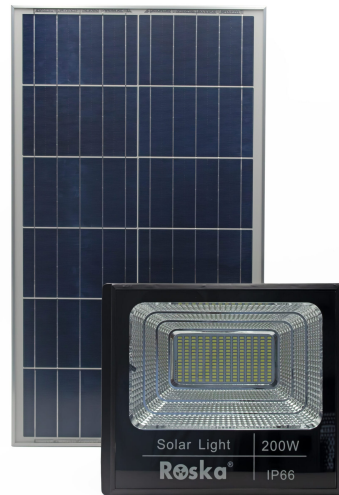

Warranty: 1 Year
Certifications: CE

R-90SSL - Roska 90W Solar LED Street Light

Brand: Roska
Product Code: R-90SSL
Voltage: 110V-240V (50Hz)
Power (watts): 90
Light Type: LED
Light Color: Daylight
Color Temperature: 6000-6500k
Lifetime Hours: 30
CRI (Color Rendering Index): ≥ 80
Warranty: 1 Year
Certifications: CE