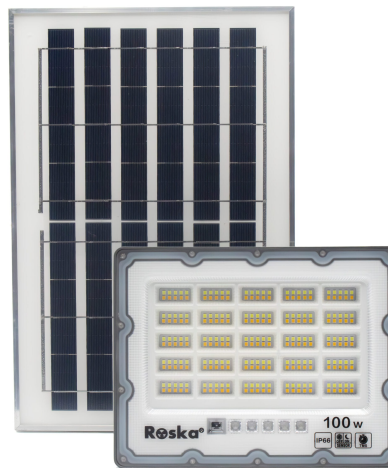

**R-SWL20W - Roska 20W Solar LED Flood Light**

Brand: Roska  
Product Code: R-SWL20W  
Voltage: 110V-240V (50Hz)  
Power (watts): 20  
Light Type: LED  
Light Color: Daylight  
Color Temperature: 6000-6500k  
Lifetime Hours: 30  
CRI (Color Rendering Index):  $\geq 80$

Warranty: 1 Year  
Certifications: CE

**R-50SFL-N - Roska 50W Solar LED Flood Light (3 in 1, 3000k, 4000k, 6500k)**

Brand: Roska  
Product Code: R-50SFL-N  
Voltage: 110V-240V (50Hz)  
Power (watts): 50  
Light Type: LED  
Light Color: Daylight  
Color Temperature: 3000k  
Lifetime Hours: 30  
CRI (Color Rendering Index):  $\geq 80$   
Warranty: 1 Year  
Certifications: CE

**R-100SFL-N - Roska 100W Solar LED Flood Light (3 in 1, 3000k, 4000k, 6500k)**

Brand: Roska  
Product Code: R-100SFL-N  
Voltage: 110V-240V (50Hz)  
Power (watts): 100  
Light Type: LED  
Light Color: Daylight  
Color Temperature: 3000k  
Lifetime Hours: 30  
CRI (Color Rendering Index):  $\geq 80$   
Warranty: 1 Year  
Certifications: CE

**R-200SFL-N - Roska 200W Solar LED Flood Light (3 in 1, 3000k, 4000k, 6500k)**

Brand: Roska  
Product Code: R-200SFL-N  
Voltage: 110V-240V (50Hz)  
Power (watts): 200  
Light Type: LED  
Light Color: Daylight  
Color Temperature: 3000k  
Lifetime Hours: 30