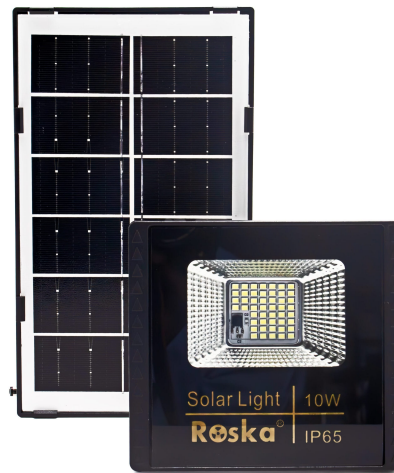

R-60SFL - Roska 60W Solar LED Flood Light

Brand: Roska
Product Code: R-60SFL
Voltage: 110V-240V (50Hz)
Power (watts): 60
Light Type: LED
Light Color: Daylight
Color Temperature: 6000-6500k
Lifetime Hours: 30
CRI (Color Rendering Index): ≥ 80
Warranty: 1 Year
Certifications: CE