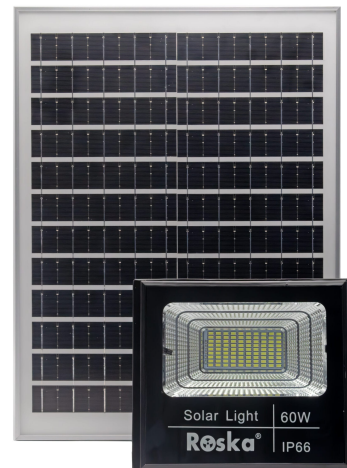

R-200SFL - Roska 200W Solar LED Flood Light

Brand: Roska
Product Code: R-200SFL
Voltage: 110V-240V (50Hz)
Power (watts): 200
Light Type: LED
Light Color: Daylight
Color Temperature: 6000-6500k
Lifetime Hours: 30
CRI (Color Rendering Index): ≥ 80