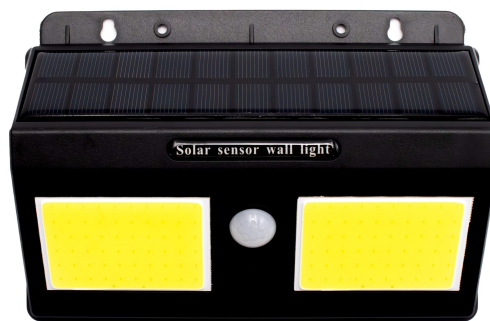

Warranty: 1 Year
Certifications: CE

R-50SFL-N - Roska 50W Solar LED Flood Light (3 in 1, 3000k, 4000k, 6500k)

Brand: Roska
Product Code: R-50SFL-N
Voltage: 110V-240V (50Hz)
Power (watts): 50
Light Type: LED
Light Color: Daylight
Color Temperature: 3000k
Lifetime Hours: 30
CRI (Color Rendering Index): ≥ 80
Warranty: 1 Year
Certifications: CE