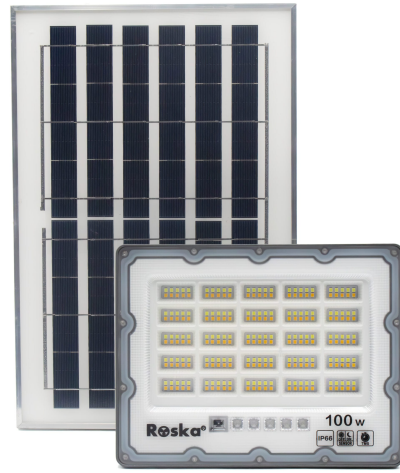

**R-500SFL-N - Roska 500W Solar LED Flood Light (3 in 1, 3000k, 4000k, 6500k)**

Brand: Roska  
Product Code: R-500SFL-N  
Voltage: 110V-240V (50Hz)  
Power (watts): 500  
Light Type: LED  
Light Color: Daylight  
Color Temperature: 3000k  
Lifetime Hours: 30  
CRI (Color Rendering Index):  $\geq 80$   
Warranty: 1 Year  
Certifications: CE

No image available

**R-50SFL-N - Roska 50W Solar LED Flood Light (3 in 1, 3000k, 4000k, 6500k)**

Brand: Roska  
Product Code: R-50SFL-N  
Voltage: 110V-240V (50Hz)  
Power (watts): 50  
Light Type: LED  
Light Color: Daylight  
Color Temperature: 3000k  
Lifetime Hours: 30  
CRI (Color Rendering Index):  $\geq 80$   
Warranty: 1 Year  
Certifications: CE

**R-100SFL-N - Roska 100W Solar LED Flood Light (3 in 1, 3000k, 4000k, 6500k)**

Brand: Roska  
Product Code: R-100SFL-N  
Voltage: 110V-240V (50Hz)  
Power (watts): 100  
Light Type: LED  
Light Color: Daylight  
Color Temperature: 3000k  
Lifetime Hours: 30  
CRI (Color Rendering Index):  $\geq 80$   
Warranty: 1 Year  
Certifications: CE

**R-200SFL-N - Roska 200W Solar LED Flood Light (3 in 1, 3000k, 4000k, 6500k)**

Brand: Roska  
Product Code: R-200SFL-N  
Voltage: 110V-240V (50Hz)  
Power (watts): 200  
Light Type: LED  
Light Color: Daylight  
Color Temperature: 3000k  
Lifetime Hours: 30  
CRI (Color Rendering Index):  $\geq 80$   
Warranty: 1 Year  
Certifications: CE