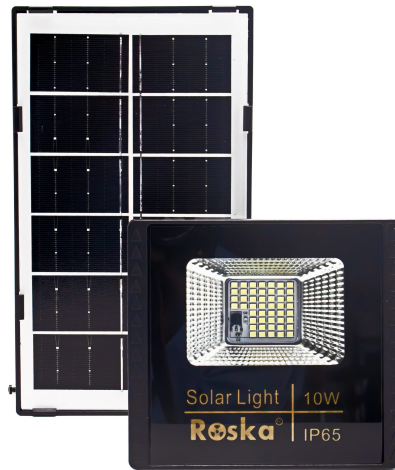

R-60SFL - Roska 60W Solar LED Flood Light

Brand: Roska
Product Code: R-60SFL
Voltage: 110V-240V (50Hz)
Power (watts): 60
Light Type: LED
Light Color: Daylight
Color Temperature: 6000-6500k
Lifetime Hours: 30
CRI (Color Rendering Index): ≥ 80