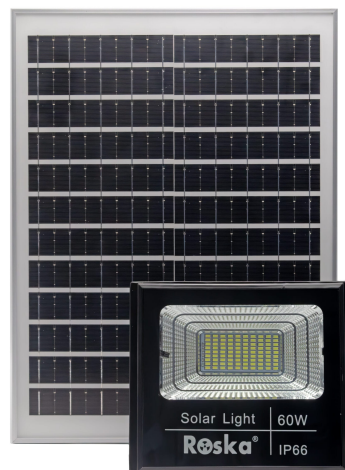

Warranty: 1 Year
Certifications: CE

R-200SFL - Roska 200W Solar LED Flood Light

Brand: Roska
Product Code: R-200SFL
Voltage: 110V-240V (50Hz)
Power (watts): 200
Light Type: LED
Light Color: Daylight
Color Temperature: 6000-6500k
Lifetime Hours: 30
CRI (Color Rendering Index): ≥ 80
Warranty: 1 Year
Certifications: CE