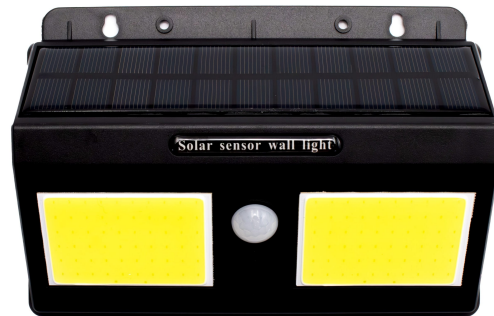

Warranty: 1 Year  
Certifications: CE

**R-SSL240W - Roska 240W Solar LED Street Light**

Brand: Roska  
Product Code: R-SSL240W  
Voltage: 110V-240V (50Hz)  
Power (watts): 240  
Light Type: LED  
Light Color: Daylight  
Color Temperature: 6000-6500k  
Lifetime Hours: 30  
CRI (Color Rendering Index):  $\geq 80$   
Warranty: 1 Year  
Certifications: CE

**R-SWL20W - Roska 20W Solar LED Flood Light**

Brand: Roska  
Product Code: R-SWL20W  
Voltage: 110V-240V (50Hz)  
Power (watts): 20  
Light Type: LED  
Light Color: Daylight  
Color Temperature: 6000-6500k  
Lifetime Hours: 30  
CRI (Color Rendering Index):  $\geq 80$   
Warranty: 1 Year  
Certifications: CE