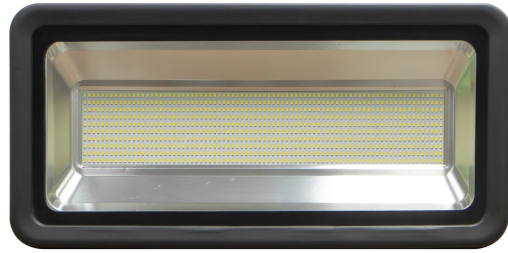

Warranty: 1 Year
Certifications: CE

R-400FL - Roska 400W Daylight LED Flood Light

Brand: Roska
Product Code: R-400FL
Voltage: 110V-240V (50Hz)
Power (watts): 400
Light Type: LED
Light Color: Daylight
Color Temperature: 6000-6500k
Lifetime Hours: 30
CRI (Color Rendering Index): ≥ 80
Warranty: 1 Year
Certifications: CE

R-50FL - Roska 50W Daylight LED Flood Light

Brand: Roska
Product Code: R-50FL
Voltage: 110V-240V (50Hz)
Power (watts): 50
Light Type: LED
Light Color: Daylight
Color Temperature: 6000-6500k
Lifetime Hours: 30
CRI (Color Rendering Index): ≥ 80
Warranty: 1 Year
Certifications: CE