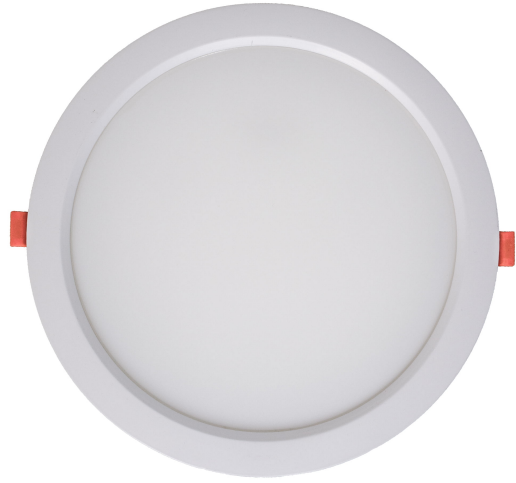

CRI (Color Rendering Index): ≥ 80
Warranty: 1 Year
Certifications: CE

R-20SPR-DL - Roska 20W Daylight Round Surface LED Panel Light

Brand: Roska
Product Code: R-20SPR-DL
Voltage: 110V-240V (50Hz)
Power (watts): 20
Light Type: LED
Light Color: Daylight
Color Temperature: 6000-6500k
Lifetime Hours: 30
CRI (Color Rendering Index): ≥ 80
Warranty: 1 Year
Certifications: CE