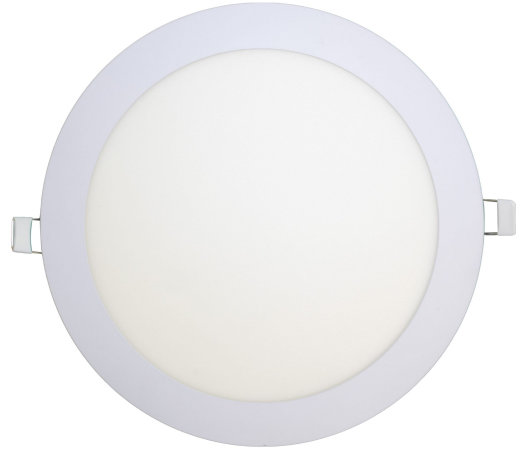

CRI (Color Rendering Index): ≥ 80
Warranty: 1 Year
Certifications: CE

R-18RPS-DL - Roska 18W Round Surface LED Panel Light

Brand: Roska
Product Code: R-18RPS-DL
Voltage: 110V-240V (50Hz)
Power (watts): 18
Light Type: LED
Light Color: Daylight
Color Temperature: 6000-6500k
Lifetime Hours: 30
CRI (Color Rendering Index): ≥ 80
Warranty: 1 Year
Certifications: CE