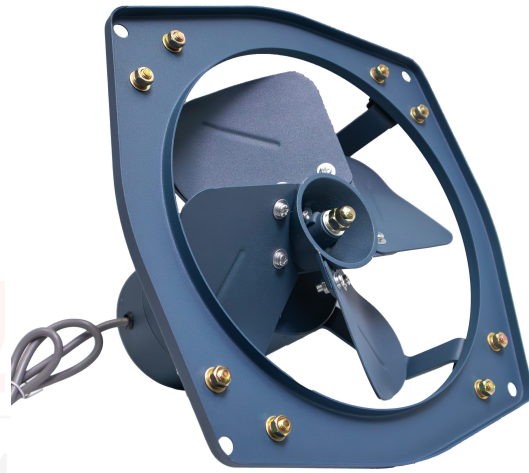

KB-1230 - Khaleegia 12" Metal Body Heavy Duty Exhaust Fan

Brand: Khaleegia
Model: KB-1230
Type of Fan: Heavy Duty Exhaust Fan
Mounting Type: Wall Mount
Voltage: 220-240V/50hz
Power Consumption (W): 90 W
Phase: Single
Body Material: Metal
Blade Material: Metal
Blade Diameter: 12" (300mm)
Blade Speed (RPM): 1400
Airflow (CFM): 1130.0736 cfm
Airflow (m³/h): 1920 m³/h
Noise Level (dB): dB
Operating Environment: -10C ~+50C
Warranty: 1 Year Warranty
Safety certifications: CE