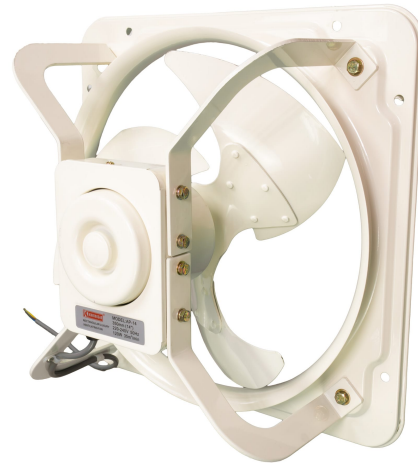

Metal Exhaust Fans

KP-10 - Khaleegia 10" Pressure Exhaust Fan

Brand: Khaleegia
Model: KP-10
Type of Fan: Pressure Exhaust Fan
Mounting Type: Wall Mount
Voltage: 220-240V/50hz
Power Consumption (W): 60 W
Phase: Single
Body Material: Steel
Blade Material: Steel
Grill Material: Steel
Blade Diameter: 10" (250mm)
Number of Blades: 3
Color: Off White
Shutter: Gravity Shutter
Blade Speed (RPM): 1400
Airflow (CFM): 673 cfm
Airflow (m³/h): 1143 m³/h
Noise Level (dB): dB
Safety certifications: CE

No image available

KP-12 - Khaleegia 12" Pressure Exhaust Fan

Brand: Khaleegia
Model: KP-12
Type of Fan: Pressure Exhaust Fan
Mounting Type: Wall Mount
Voltage: 220-240V/50hz
Power Consumption (W): 70 W
Phase: Single
Body Material: Steel
Blade Material: Steel
Grill Material: Steel
Blade Diameter: 12" (300mm)
Number of Blades: 3
Color: Off White
Shutter: Gravity Shutter
Blade Speed (RPM): 1400
Airflow (CFM): 1062 cfm
Airflow (m³/h): 1804 m³/h
Noise Level (dB): dB
Safety certifications: CE

KP-14 - Khaleegia 14" Pressure Exhaust Fan

Brand: Khaleegia
Model: KP-14
Type of Fan: Pressure Exhaust Fan
Mounting Type: Wall Mount
Voltage: 220-240V/50hz
Power Consumption (W): 100 W
Phase: Single
Body Material: Steel
Blade Material: Steel
Grill Material: Steel
Blade Diameter: 14" (350mm)
Number of Blades: 3
Color: Off White
Shutter: Gravity Shutter
Blade Speed (RPM): 1400
Airflow (CFM): 1600 cfm
Airflow (m³/h): 2718 m³/h
Noise Level (dB): dB
Operating Environment: -10C ~+50C