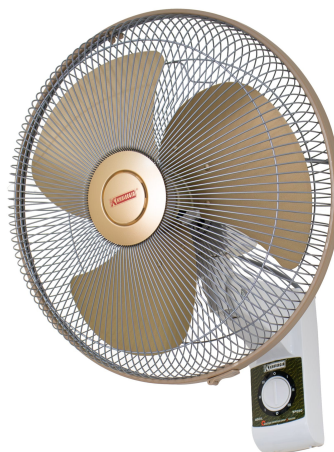

KALASH-450 - Khaleegia 18" PVC Wall Fan

Brand: Khaleegia
Model: KALASH-450
Type of Fan: Wall Fan
Mounting Type: Wall Fan
Voltage: 220-240V/50hz
Power Consumption (W): 65 W
Phase: Single
Body Material: PVC
Blade Material: Metal
Grill Material: Metal
Blade Diameter: 18" (450mm)
Number of Blades: 3
Color: Beige & White
Blade Speed (RPM): 1300
Airflow (CFM): cfm
Airflow (m³/h): 0 m³/h
Oscillation: Automatic
Adjustable Tilt: Yes