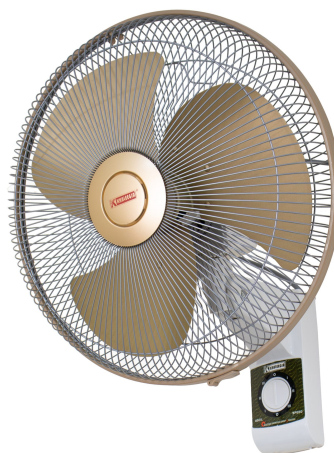

KALASH-400 - Khaleegia 16" PVC Wall Fan

Brand: Khaleegia
Model: KALASH-400
Type of Fan: Wall Fan
Mounting Type: Wall Mounted
Voltage: 220-240V/50hz
Power Consumption (W): 60 W
Phase: Single
Body Material: PVC
Blade Material: Metal
Grill Material: Metal
Blade Diameter: 16" (400mm)
Number of Blades: 3
Color: Beige & White
Blade Speed (RPM): 1300
Airflow (CFM): cfm
Airflow (m³/h): 0 m³/h
Oscillation: Automatic
Adjustable Tilt: Yes
Number of Speed Settings: 3
Noise Level (dB): dB
Remote Control: No
Timer: No
Operating Environment: -10C ~+50C
Grill Size: 18" (450mm)
Warranty: 2 Years Warranty
Safety certifications: CE