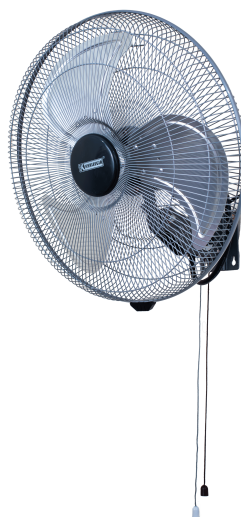

## Wall Fans

### **KMW450 - Khaleegia 18" Metal Wall Fan**

Brand: Khaleegia  
Model: KMW450  
Type of Fan: Wall Fan  
Mounting Type: Wall Mount  
Voltage: 220-240V/50hz  
Power Consumption (W): 120 W  
Phase: Single  
Body Material: Metal  
Blade Material: Aluminum  
Grill Material: Metal  
Blade Diameter: 18" (450mm)  
Number of Blades: 3  
Color: Black & Grey  
Blade Speed (RPM): 1350  
Airflow (CFM): 4237 cfm  
Airflow (m<sup>3</sup>/h): 7199 m<sup>3</sup>/h  
Oscillation: Automatic  
Adjustable Tilt: Yes  
Number of Speed Settings: 3  
Noise Level (dB): dB  
Operating Environment: -10C ~+50C  
Warranty: 1 Year Warranty  
Safety certifications: CE

### **KMW450R - Khaleegia 18" Metal Wall Fan With Remote**

Brand: Khaleegia  
Model: KMW450R  
Type of Fan: Wall Fan  
Mounting Type: Wall Mount  
Voltage: 220-240V/50hz  
Power Consumption (W): 120 W  
Phase: Single  
Body Material: Metal  
Blade Material: Aluminum  
Grill Material: Metal  
Blade Diameter: 18" (450mm)  
Number of Blades: 3  
Color: Black & Grey  
Blade Speed (RPM): 1350  
Airflow (CFM): 4237 cfm  
Airflow (m<sup>3</sup>/h): 7199 m<sup>3</sup>/h  
Oscillation: Automatic  
Adjustable Tilt: Yes  
Number of Speed Settings: 3  
Noise Level (dB): dB  
Operating Environment: -10C ~+50C  
Warranty: 1 Year Warranty  
Safety certifications: CE

### **K-W45 - Khaleegia Khaleegia Wall Fan 18" Stainless Steel**

Brand: Khaleegia  
Model: K-W45  
Type of Fan: Wall Fan  
Mounting Type: Wall Mount  
Voltage: 220-240V/50hz  
Power Consumption (W): 60 W  
Phase: Single  
Body Material: Stainless Steel  
Blade Material: Aluminum