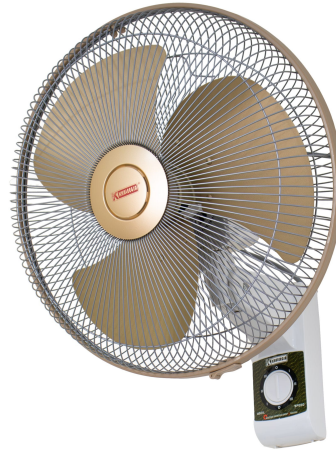

KALASH-400 - Khaleegia 16" PVC Wall Fan

Brand: Khaleegia
Model: KALASH-400
Type of Fan: Wall Fan
Mounting Type: Wall Mounted
Voltage: 220-240V/50hz
Power Consumption (W): 60 W
Phase: Single
Body Material: PVC
Blade Material: Metal
Grill Material: Metal
Blade Diameter: 16" (400mm)
Number of Blades: 3
Color: Beige & White
Blade Speed (RPM): 1300
Airflow (CFM): cfm
Airflow (m³/h): 0 m³/h
Oscillation: Automatic
Adjustable Tilt: Yes
Number of Speed Settings: 3
Noise Level (dB): dB
Remote Control: No
Timer: No
Operating Environment: -10C ~+50C
Grill Size: 18" (450mm)
Warranty: 2 Years Warranty
Safety certifications: CE