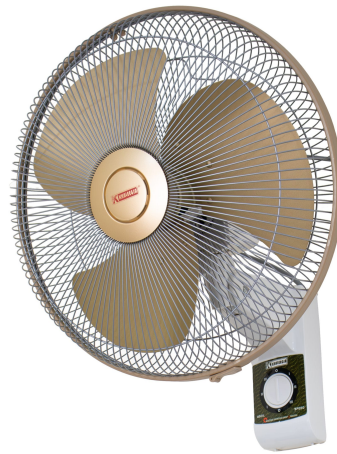

KALASH-400 - Khaleegia 16" PVC Wall Fan

Brand: Khaleegia
Model: KALASH-400
Type of Fan: Wall Fan
Mounting Type: Wall Mounted
Voltage: 220-240V/50hz
Power Consumption (W): 60 W
Phase: Single
Body Material: PVC
Blade Material: Metal
Grill Material: Metal
Blade Diameter: 16" (400mm)
Number of Blades: 3
Color: Beige & White
Blade Speed (RPM): 1300
Airflow (CFM): cfm
Airflow (m³/h): 0 m³/h
Oscillation: Automatic
Adjustable Tilt: Yes
Number of Speed Settings: 3
Noise Level (dB): dB
Remote Control: No
Timer: No
Operating Environment: -10C ~+50C
Grill Size: 18" (450mm)
Warranty: 2 Years Warranty
Safety certifications: CE