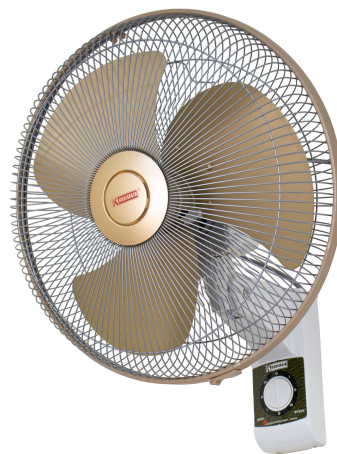

KALASH-450 - Khaleegia 18" PVC Wall Fan

Brand: Khaleegia
Model: KALASH-450
Type of Fan: Wall Fan
Mounting Type: Wall Fan
Voltage: 220-240V/50hz
Power Consumption (W): 65 W
Phase: Single
Body Material: PVC
Blade Material: Metal
Grill Material: Metal
Blade Diameter: 18" (450mm)
Number of Blades: 3
Color: Beige & White
Blade Speed (RPM): 1300
Airflow (CFM): cfm
Airflow (m³/h): 0 m³/h
Oscillation: Automatic
Adjustable Tilt: Yes