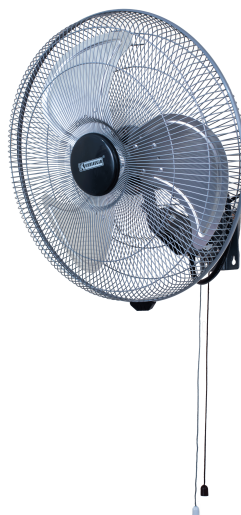

Wall Fans

KMW450 - Khaleegia 18" Metal Wall Fan

Brand: Khaleegia
Model: KMW450
Type of Fan: Wall Fan
Mounting Type: Wall Mount
Voltage: 220-240V/50hz
Power Consumption (W): 120 W
Phase: Single
Body Material: Metal
Blade Material: Aluminum
Grill Material: Metal
Blade Diameter: 18" (450mm)
Number of Blades: 3
Color: Black & Grey
Blade Speed (RPM): 1350
Airflow (CFM): 4237 cfm
Airflow (m³/h): 7199 m³/h
Oscillation: Automatic
Adjustable Tilt: Yes
Number of Speed Settings: 3
Noise Level (dB): dB
Operating Environment: -10C ~+50C
Warranty: 1 Year Warranty
Safety certifications: CE

KMW450R - Khaleegia 18" Metal Wall Fan With Remote

Brand: Khaleegia
Model: KMW450R
Type of Fan: Wall Fan
Mounting Type: Wall Mount
Voltage: 220-240V/50hz
Power Consumption (W): 120 W
Phase: Single
Body Material: Metal
Blade Material: Aluminum
Grill Material: Metal
Blade Diameter: 18" (450mm)
Number of Blades: 3
Color: Black & Grey
Blade Speed (RPM): 1350
Airflow (CFM): 4237 cfm
Airflow (m³/h): 7199 m³/h
Oscillation: Automatic
Adjustable Tilt: Yes
Number of Speed Settings: 3
Noise Level (dB): dB
Operating Environment: -10C ~+50C
Warranty: 1 Year Warranty
Safety certifications: CE