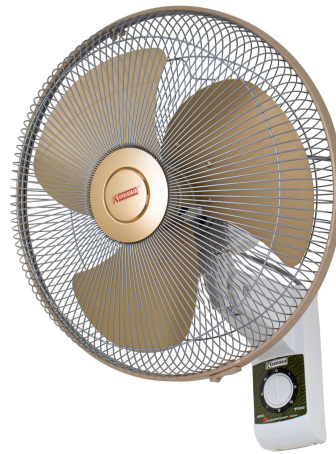

KALASH-400 - Khaleegia 16" PVC Wall Fan

Brand: Khaleegia
Model: KALASH-400
Type of Fan: Wall Fan
Mounting Type: Wall Mounted
Voltage: 220-240V/50hz
Power Consumption (W): 60 W
Phase: Single
Body Material: PVC
Blade Material: Metal
Grill Material: Metal
Blade Diameter: 16" (400mm)
Number of Blades: 3
Color: Beige & White
Blade Speed (RPM): 1300
Airflow (CFM): cfm
Airflow (m³/h): 0 m³/h
Oscillation: Automatic
Adjustable Tilt: Yes
Number of Speed Settings: 3
Noise Level (dB): dB
Remote Control: No
Timer: No
Operating Environment: -10C ~+50C
Grill Size: 18" (450mm)
Warranty: 2 Years Warranty
Safety certifications: CE