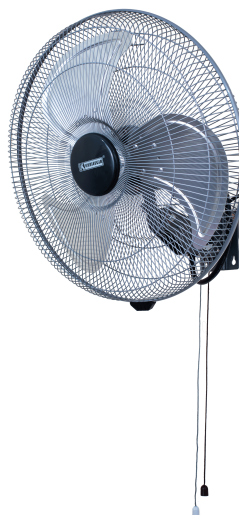

Wall Fans

KMW450 - Khaleegia 18" Metal Wall Fan

Brand: Khaleegia
Model: KMW450
Type of Fan: Wall Fan
Mounting Type: Wall Mount
Voltage: 220-240V/50hz
Power Consumption (W): 120 W
Phase: Single
Body Material: Metal
Blade Material: Aluminum
Grill Material: Metal
Blade Diameter: 18" (450mm)
Number of Blades: 3
Color: Black & Grey
Blade Speed (RPM): 1350
Airflow (CFM): 4237 cfm
Airflow (m³/h): 7199 m³/h
Oscillation: Automatic
Adjustable Tilt: Yes
Number of Speed Settings: 3
Noise Level (dB): dB
Operating Environment: -10C ~+50C
Warranty: 1 Year Warranty
Safety certifications: CE

KMW450R - Khaleegia 18" Metal Wall Fan With Remote

Brand: Khaleegia
Model: KMW450R
Type of Fan: Wall Fan
Mounting Type: Wall Mount
Voltage: 220-240V/50hz
Power Consumption (W): 120 W
Phase: Single
Body Material: Metal
Blade Material: Aluminum
Grill Material: Metal
Blade Diameter: 18" (450mm)
Number of Blades: 3
Color: Black & Grey
Blade Speed (RPM): 1350
Airflow (CFM): 4237 cfm
Airflow (m³/h): 7199 m³/h
Oscillation: Automatic
Adjustable Tilt: Yes
Number of Speed Settings: 3
Noise Level (dB): dB
Operating Environment: -10C ~+50C
Warranty: 1 Year Warranty
Safety certifications: CE