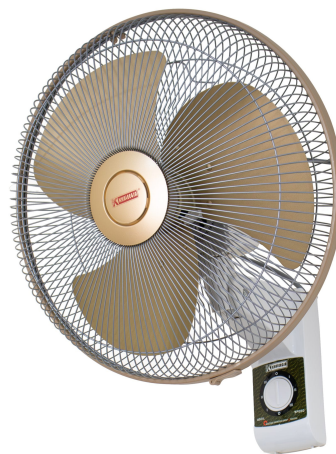

KALASH-450 - Khaleegia 18" PVC Wall Fan

Brand: Khaleegia
Model: KALASH-450
Type of Fan: Wall Fan
Mounting Type: Wall Fan
Voltage: 220-240V/50hz
Power Consumption (W): 65 W
Phase: Single
Body Material: PVC
Blade Material: Metal
Grill Material: Metal
Blade Diameter: 18" (450mm)
Number of Blades: 3
Color: Beige & White
Blade Speed (RPM): 1300
Airflow (CFM): cfm
Airflow (m³/h): 0 m³/h
Oscillation: Automatic
Adjustable Tilt: Yes