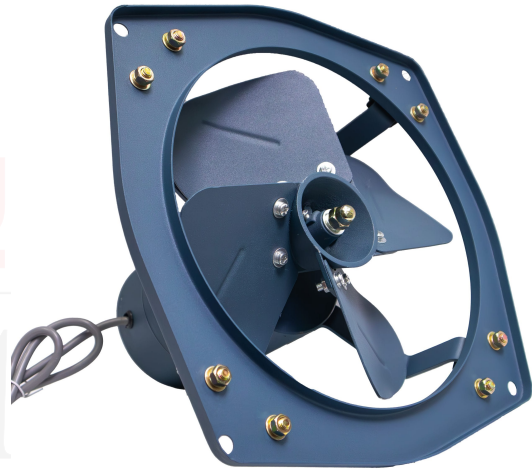

## KB-3075 - Khaleegia 30" 3-Phase Metal Body Heavy Duty Exhaust Fan

Brand: Khaleegia  
Model: KB-3075  
Type of Fan: Heavy Duty Exhaust Fan  
Mounting Type: Wall Mount  
Voltage: 380V-400V  
Power Consumption (W): 1100 W  
Phase: 3-Phase  
Body Material: Metal  
Blade Material: Metal  
Blade Diameter: 30" (750mm)  
Blade Speed (RPM): 960  
Airflow (CFM): 9700 cfm  
Airflow (m<sup>3</sup>/h): 16480 m<sup>3</sup>/h  
Noise Level (dB): 73 dB  
Operating Environment: -10C ~+50C  
Safety certifications: CE

## KB-0923 - Khaleegia 9" Metal Body Heavy Duty Exhaust Fan

Brand: Khaleegia  
Model: KB-0923  
Type of Fan: Heavy Duty Exhaust Fan  
Mounting Type: Wall Mount  
Voltage: 220-240V/50hz  
Power Consumption (W): 30 W  
Phase: Single  
Body Material: Metal  
Blade Material: Metal  
Blade Diameter: 9" (223mm)  
Blade Speed (RPM): 1400  
Airflow (CFM): 459.0924 cfm  
Airflow (m<sup>3</sup>/h): 780 m<sup>3</sup>/h  
Noise Level (dB): dB  
Operating Environment: -10C ~+50C  
Warranty: 1 Year Warranty  
Safety certifications: CE

## KB-1230 - Khaleegia 12" Metal Body Heavy Duty Exhaust Fan

Brand: Khaleegia  
Model: KB-1230  
Type of Fan: Heavy Duty Exhaust Fan  
Mounting Type: Wall Mount  
Voltage: 220-240V/50hz  
Power Consumption (W): 90 W  
Phase: Single  
Body Material: Metal  
Blade Material: Metal  
Blade Diameter: 12" (300mm)  
Blade Speed (RPM): 1400  
Airflow (CFM): 1130.0736 cfm  
Airflow (m<sup>3</sup>/h): 1920 m<sup>3</sup>/h  
Noise Level (dB): dB  
Operating Environment: -10C ~+50C  
Warranty: 1 Year Warranty  
Safety certifications: CE