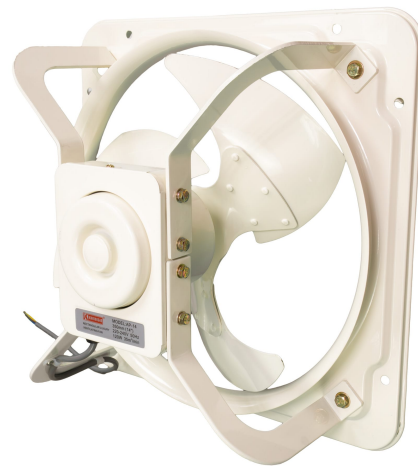

Metal Exhaust Fans

KP-10 - Khaleegia 10" Pressure Exhaust Fan

Brand: Khaleegia
Model: KP-10
Type of Fan: Pressure Exhaust Fan
Mounting Type: Wall Mount
Voltage: 220-240V/50hz
Power Consumption (W): 60 W
Phase: Single
Body Material: Steel
Blade Material: Steel
Grill Material: Steel
Blade Diameter: 10" (250mm)
Number of Blades: 3
Color: Off White
Shutter: Gravity Shutter
Blade Speed (RPM): 1400
Airflow (CFM): 673 cfm
Airflow (m³/h): 1143 m³/h
Noise Level (dB): dB
Safety certifications: CE

No image available

KP-12 - Khaleegia 12" Pressure Exhaust Fan

Brand: Khaleegia
Model: KP-12
Type of Fan: Pressure Exhaust Fan
Mounting Type: Wall Mount
Voltage: 220-240V/50hz
Power Consumption (W): 70 W
Phase: Single
Body Material: Steel
Blade Material: Steel
Grill Material: Steel
Blade Diameter: 12" (300mm)
Number of Blades: 3
Color: Off White
Shutter: Gravity Shutter
Blade Speed (RPM): 1400
Airflow (CFM): 1062 cfm
Airflow (m³/h): 1804 m³/h
Noise Level (dB): dB
Safety certifications: CE

KP-14 - Khaleegia 14" Pressure Exhaust Fan

Brand: Khaleegia
Model: KP-14
Type of Fan: Pressure Exhaust Fan
Mounting Type: Wall Mount
Voltage: 220-240V/50hz
Power Consumption (W): 100 W
Phase: Single
Body Material: Steel
Blade Material: Steel
Grill Material: Steel
Blade Diameter: 14" (350mm)
Number of Blades: 3
Color: Off White
Shutter: Gravity Shutter
Blade Speed (RPM): 1400
Airflow (CFM): 1600 cfm
Airflow (m³/h): 2718 m³/h
Noise Level (dB): dB
Operating Environment: -10C ~+50C