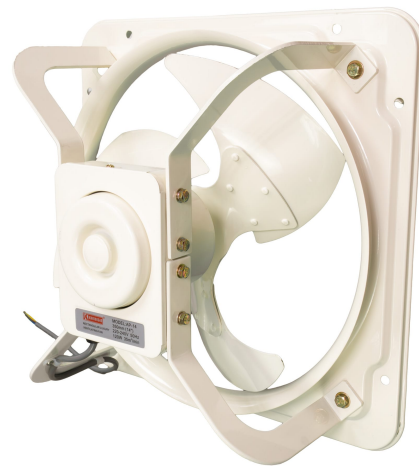

Metal Exhaust Fans

KP-10 - Khaleegia 10" Pressure Exhaust Fan

Brand: Khaleegia
Model: KP-10
Type of Fan: Pressure Exhaust Fan
Mounting Type: Wall Mount
Voltage: 220-240V/50hz
Power Consumption (W): 60 W
Phase: Single
Body Material: Steel
Blade Material: Steel
Grill Material: Steel
Blade Diameter: 10" (250mm)
Number of Blades: 3
Color: Off White
Shutter: Gravity Shutter
Blade Speed (RPM): 1400
Airflow (CFM): 673 cfm
Airflow (m³/h): 1143 m³/h
Noise Level (dB): dB
Safety certifications: CE

No image available

KP-12 - Khaleegia 12" Pressure Exhaust Fan

Brand: Khaleegia
Model: KP-12
Type of Fan: Pressure Exhaust Fan
Mounting Type: Wall Mount
Voltage: 220-240V/50hz
Power Consumption (W): 70 W
Phase: Single
Body Material: Steel
Blade Material: Steel
Grill Material: Steel
Blade Diameter: 12" (300mm)
Number of Blades: 3
Color: Off White
Shutter: Gravity Shutter
Blade Speed (RPM): 1400
Airflow (CFM): 1062 cfm
Airflow (m³/h): 1804 m³/h
Noise Level (dB): dB
Safety certifications: CE

KP-14 - Khaleegia 14" Pressure Exhaust Fan

Brand: Khaleegia
Model: KP-14
Type of Fan: Pressure Exhaust Fan
Mounting Type: Wall Mount
Voltage: 220-240V/50hz
Power Consumption (W): 100 W
Phase: Single
Body Material: Steel
Blade Material: Steel
Grill Material: Steel
Blade Diameter: 14" (350mm)
Number of Blades: 3
Color: Off White
Shutter: Gravity Shutter
Blade Speed (RPM): 1400
Airflow (CFM): 1600 cfm
Airflow (m³/h): 2718 m³/h
Noise Level (dB): dB
Operating Environment: -10C ~+50C