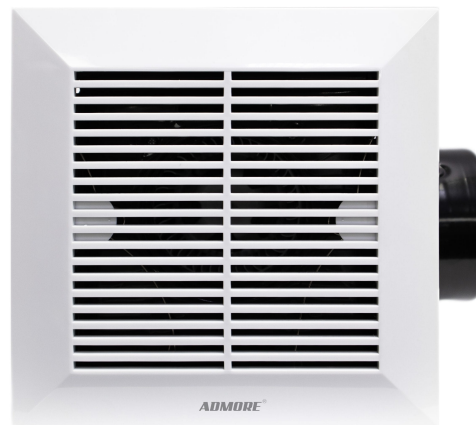

ABD600 - Admore 60X60 Ceiling Exhaust Fan

Brand: Admore
Model: ABD600

No image available