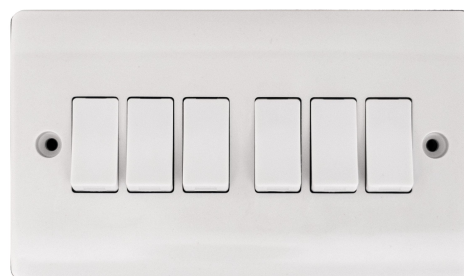

VZ0410 - 2 Gang Switch Socket With Usb A+C Port 3.1A - V-Series: White

Brand: Admore
Amp Rating: 13A
Color: White
Material: Bakelite
Manufacturer Guarantee: 25 Years
Min. Back Box Depth Required: 25mm
Earth Terminal: Yes
Number of Gangs: 2

Number of Poles: Single
Operating Voltage: 220-240V
Product Type: Switched Socket
Number of Ways: 1

VK0009 - 6 Gang 1 Way Switch - V-Series: White

Brand: Admore
Amp Rating: 10A
Color: White
Material: Bakelite
Manufacturer Guarantee: 25 Years
Min. Back Box Depth Required: 25mm
Number of Gangs: 6
Number of Poles: Single
Operating Voltage: 220-240V
Product Type: Electric Switch
Number of Ways: 1