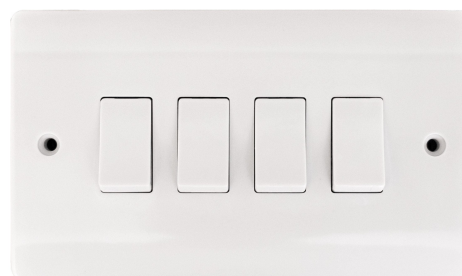

Brand: Admore
Amp Rating: 13A
Color: White
Material: Bakelite
Manufacturer Guarantee: 25 Years
Min. Back Box Depth Required: 25mm
Earth Terminal: Yes
Number of Gangs: 1

Number of Poles: Single
Operating Voltage: 220-240V
Product Type: Switched Socket
Number of Ways: 1

VK0007 - 4 Gang 1 Way Switch White (3X6) - V-Series: White

Brand: Admore
Amp Rating: 10A
Color: White
Material: Bakelite
Manufacturer Guarantee: 25 Years
Min. Back Box Depth Required: 25mm
Number of Gangs: 4
Number of Poles: Single
Operating Voltage: 220-240V
Product Type: Electric Switch
Number of Ways: 1