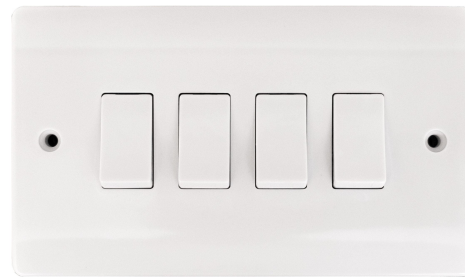

VZ0238 - Telephone Socket 1G Secondary - V-Series: White

Brand: Admore
Color: White
Material: Bakelite
Manufacturer Guarantee: 25 Years
Min. Back Box Depth Required: 25mm
Number of Gangs: 1
Product Type: Telephone Socket