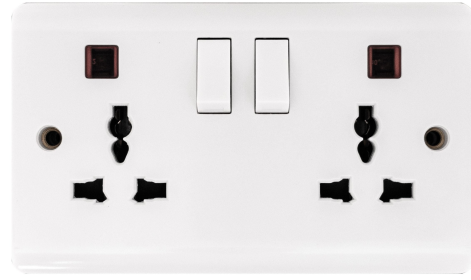

Number of Poles: Single
Operating Voltage: 220-240V
Product Type: Switched Socket
Number of Ways: 1

VK0013 - 1 Gang Intermediate Switch - V-Series: White

Brand: Admore
Amp Rating: 10A
Color: White
Material: Bakelite
Manufacturer Guarantee: 25 Years
Min. Back Box Depth Required: 25mm
Number of Gangs: 1
Number of Poles: Single
Operating Voltage: 220-240V
Product Type: Electric Switch
Number of Ways: 3

Number of Poles: Single
Operating Voltage: 220-240V
Product Type: Switched Socket
Number of Ways: 1

VK0017 - 10A Bell Push Switch - V-Series: White

Brand: Admore
Amp Rating: 10A
Color: White
Material: Bakelite
Manufacturer Guarantee: 25 Years
Min. Back Box Depth Required: 25mm
Number of Gangs: 1
Number of Poles: Single
Operating Voltage: 220-240V
Product Type: Electric Switch
Number of Ways: 1