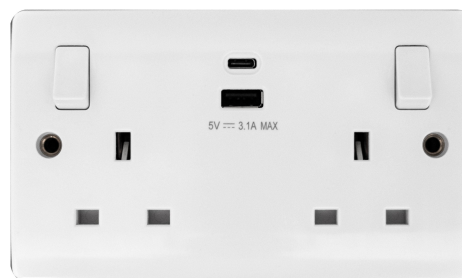

Number of Poles: Single
Operating Voltage: 220-240V
Product Type: Switched Socket
Number of Ways: 1

VK0009 - 6 Gang 1 Way Switch - V-Series: White

Brand: Admore
Amp Rating: 10A
Color: White
Material: Bakelite
Manufacturer Guarantee: 25 Years
Min. Back Box Depth Required: 25mm
Number of Gangs: 6
Number of Poles: Single
Operating Voltage: 220-240V
Product Type: Electric Switch
Number of Ways: 1