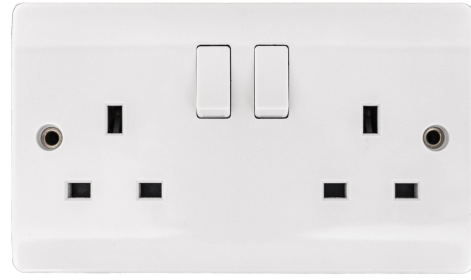

Number of Poles: Single
Operating Voltage: 220-240V
Product Type: Switched Socket
Number of Ways: 1

VZ0346-F - RJ45 1 Gang Data Socket(CAT6) White (Floor Box Socket) - V-Series: White

Brand: Admore
Color: White
Material: Bakelite
Manufacturer Guarantee: 25 Years
Min. Back Box Depth Required: 25mm
Number of Gangs: 1
Product Type: Data Socket