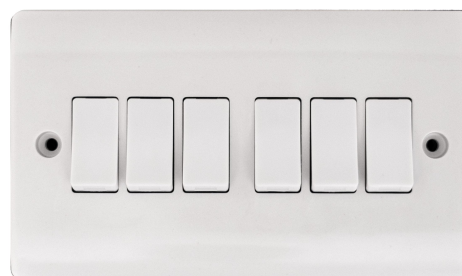

VZ0410 - 2 Gang Switch Socket With Usb A+C Port 3.1A - V-Series: White

Brand: Admore
Amp Rating: 13A
Color: White
Material: Bakelite
Manufacturer Guarantee: 25 Years
Min. Back Box Depth Required: 25mm
Earth Terminal: Yes
Number of Gangs: 2

Number of Poles: Single
Operating Voltage: 220-240V
Product Type: Switched Socket
Number of Ways: 1

VK0009 - 6 Gang 1 Way Switch - V-Series: White

Brand: Admore
Amp Rating: 10A
Color: White
Material: Bakelite
Manufacturer Guarantee: 25 Years
Min. Back Box Depth Required: 25mm
Number of Gangs: 6
Number of Poles: Single
Operating Voltage: 220-240V
Product Type: Electric Switch
Number of Ways: 1