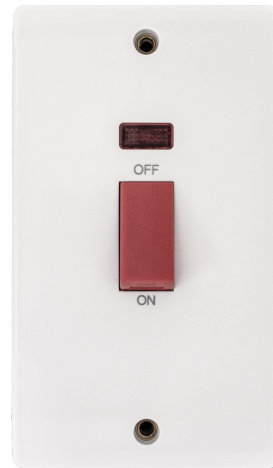

VK0002 - 1 Gang 2Way Switch - V-Series: White

Brand: Admore
Amp Rating: 10A
Color: White
Material: Bakelite
Manufacturer Guarantee: 25 Years
Min. Back Box Depth Required: 25mm
Number of Gangs: 1
Number of Poles: Single
Operating Voltage: 220-240V
Product Type: Electric Switch
Number of Ways: 2

VK0027.W - 45A Dp Switch with Neon Indicator (3X3) - V-Series: White

Brand: Admore
Amp Rating: 45A
Color: White
Material: Bakelite
Manufacturer Guarantee: 25 Years
Min. Back Box Depth Required: 25mm
Earth Terminal: Yes
Number of Gangs: 1

Number of Poles: Single
Operating Voltage: 220-240V
Product Type: Electric Switch
Number of Ways: 1

VK0029.W - 45A Dp Switch with Neon Indicator (3X6) - V-Series: White

Brand: Admore
Amp Rating: 45A
Color: White
Material: Bakelite
Manufacturer Guarantee: 25 Years
Min. Back Box Depth Required: 25mm
Earth Terminal: Yes
Number of Gangs: 1
Number of Poles: Single
Operating Voltage: 220-240V
Product Type: Electric Switch
Number of Ways: 1