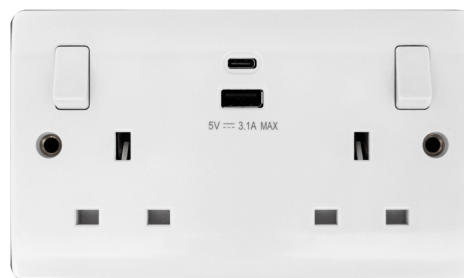

Number of Poles: Single
Operating Voltage: 220-240V
Product Type: Switched Socket
Number of Ways: 1