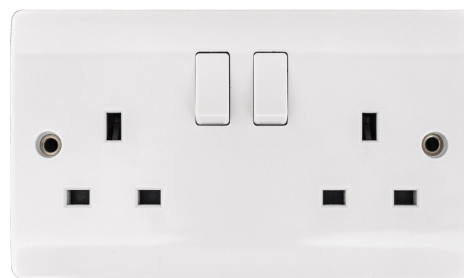

Number of Poles: Single
Operating Voltage: 220-240V
Product Type: Switched Socket
Number of Ways: 1

VZ0346-F - RJ45 1 Gang Data Socket(CAT6) White (Floor Box Socket) - V-Series: White

Brand: Admore
Color: White
Material: Bakelite
Manufacturer Guarantee: 25 Years
Min. Back Box Depth Required: 25mm
Number of Gangs: 1
Product Type: Data Socket