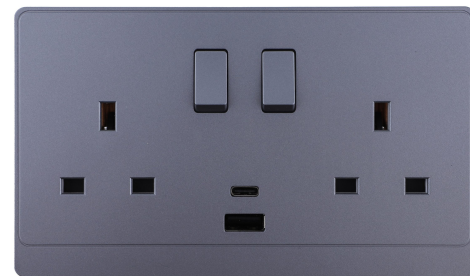

P-S005 - 3 Gang 1 Way Switch - PC Classic Range: Grey

Brand: Admore
Amp Rating: 10A
Color: Grey
Material: PC
Manufacturer Guarantee: 15 Year Manufacturer's Guarantee (T&Cs Apply)
Min. Back Box Depth Required: 25mm
Earth Terminal: No
Number of Gangs: 3
Number of Poles: Single
Operating Voltage: 220-240V
Product Type: Electric Switch
Number of Ways: 1
Terminals: Copper
Termination Type: Captive Screw

P-S407 - 13A 1 Gang Switch Socket With A&C Port - PC Classic Range: Grey

Brand: Admore
Amp Rating: 13A
Color: Grey
Material: PC
Manufacturer Guarantee: 15 Year Manufacturer's
Guarantee (T&Cs Apply)
Min. Back Box Depth Required: 25mm
Earth Terminal: Yes
Number of Gangs: 1
Number of Poles: Single
Operating Voltage: 220-240V
Product Type: Switched Socket
Number of Ways: 1
Terminals: Copper
Termination Type: Captive Screw

P-S006 - 3 Gang 2 Way Switch - PC Classic Range: Grey

Brand: Admore
Amp Rating: 10A
Color: Grey
Material: PC
Manufacturer Guarantee: 15 Year Manufacturer's
Guarantee (T&Cs Apply)
Min. Back Box Depth Required: 25mm
Earth Terminal: No
Number of Gangs: 3
Number of Poles: Single
Operating Voltage: 220-240V
Product Type: Electric Switch
Number of Ways: 2
Terminals: Copper
Termination Type: Captive Screw

P-S408 - 13A 2 Gang Switch Socket With A&C Port - PC Classic Range: Grey

Brand: Admore
Amp Rating: 13A
Color: Grey
Material: PC
Manufacturer Guarantee: 15 Year Manufacturer's
Guarantee (T&Cs Apply)
Min. Back Box Depth Required: 25mm
Earth Terminal: Yes
Number of Gangs: 2
Number of Poles: Single
Operating Voltage: 220-240V
Product Type: Switched Socket
Number of Ways: 1
Terminals: Copper
Termination Type: Captive Screw