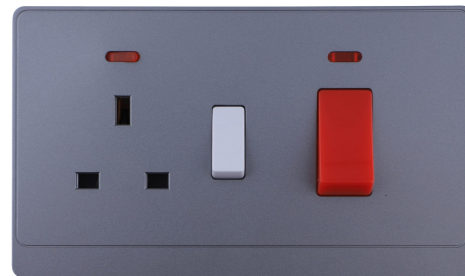

P-S020 - 20A Jb/Connection Plate - PC Classic Range: Grey

Brand: Admore
Amp Rating: 20A
Color: Grey
Material: PC
Manufacturer Guarantee: 15 Year Manufacturer's Guarantee (T&Cs Apply)
Min. Back Box Depth Required: 25mm
Earth Terminal: Yes