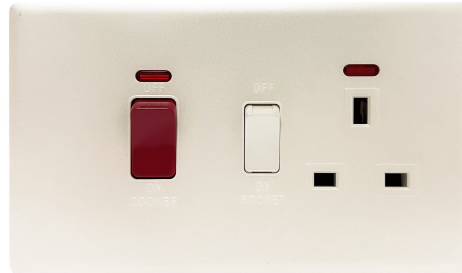

PP500 - Light Dimmer 500W - Elegant Pearl White

Brand: Admore
Maximum Power: 500 Watts
Color: Pearl White
Material: PVC + Metal
Manufacturer Guarantee: 15 Year Manufacturer's Guarantee (T&Cs Apply)
Min. Back Box Depth Required: 25mm
Earth Terminal: Yes
Number of Gangs: 1
Number of Poles: Single
Operating Voltage: 220-240V
Product Type: Light Dimmer
Number of Ways: 1
Terminals: Copper

PP331 - Cooker Unit - Elegant Pearl White

Brand: Admore
Amp Rating: 45A + 13A
Color: Pearl White
Material: PVC + Metal
Manufacturer Guarantee: 15 Year Manufacturer's Guarantee (T&Cs Apply)
Min. Back Box Depth Required: 25mm
Earth Terminal: Yes
Number of Gangs: 1
Number of Poles: Single
Operating Voltage: 220-240V
Product Type: Cooker Unit
Number of Ways: 1
Terminals: Copper

PP322 - 1 Gang Universal Socket - Elegant Pearl White

Brand: Admore
Amp Rating: 13A
Color: Pearl White
Material: PVC + Metal
Manufacturer Guarantee: 15 Year Manufacturer's

Guarantee (T&Cs Apply)
Min. Back Box Depth Required: 25mm
Earth Terminal: Yes
Number of Gangs: 1
Number of Poles: Single
Operating Voltage: 220-240V
Product Type: Switched Socket
Number of Ways: 1
Terminals: Copper