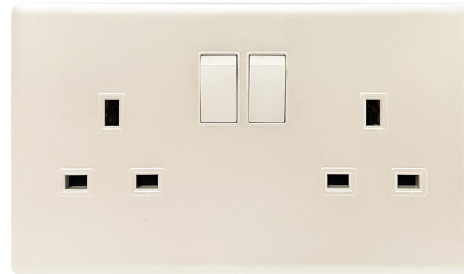

PP405 - 13A 1 Gang Switch Socket - Elegant Pearl White

Brand: Admore
Amp Rating: 13A
Color: Pearl White
Material: PVC + Metal
Manufacturer Guarantee: 15 Year Manufacturer's Guarantee (T&Cs Apply)
Min. Back Box Depth Required: 25mm
Earth Terminal: Yes

Number of Gangs: 1
Number of Poles: Single
Operating Voltage: 220-240V
Product Type: Switched Socket
Number of Ways: 1
Terminals: Copper

PP406 - 13A 2 Gang Switch Socket - Elegant Pearl White

Brand: Admore
Amp Rating: 13A
Color: Pearl White
Material: PVC + Metal
Manufacturer Guarantee: 15 Year Manufacturer's Guarantee (T&Cs Apply)
Min. Back Box Depth Required: 25mm
Earth Terminal: Yes
Number of Gangs: 2
Number of Poles: Single
Operating Voltage: 220-240V
Product Type: Switched Socket
Number of Ways: 1
Terminals: Copper

PP407 - 13A 1 Gang Switch Socket With Type A & C Charging Ports - Elegant Pearl White

Brand: Admore
Amp Rating: 13A
Color: Pearl White
Material: PVC + Metal
Manufacturer Guarantee: 15 Year Manufacturer's Guarantee (T&Cs Apply)
Min. Back Box Depth Required: 25mm
Earth Terminal: Yes
Number of Gangs: 1
Number of Poles: Single
Operating Voltage: 220-240V
Product Type: Switched Socket
Number of Ways: 1
USB Charging Ports: Type C & Type A
Terminals: Copper