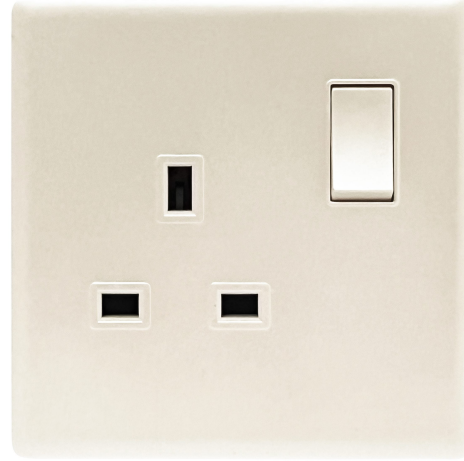

PP382 - 1 Gang Universal Socket With Type A & C Charging Ports - Elegant Pearl White

Brand: Admore
Amp Rating: 13A
Color: Pearl White
Material: PVC + Metal
Manufacturer Guarantee: 15 Year Manufacturer's Guarantee (T&Cs Apply)
Min. Back Box Depth Required: 25mm
Earth Terminal: Yes
Number of Gangs: 1
Number of Poles: Single
Operating Voltage: 220-240V
Product Type: Switched Socket
Number of Ways: 1
USB Charging Ports: Type C & Type A
Terminals: Copper

PP820 - 20A Connection Plate - Elegant Pearl White

Brand: Admore
Amp Rating: 20A
Color: Pearl White
Material: PVC + Metal
Manufacturer Guarantee: 15 Year Manufacturer's Guarantee (T&Cs Apply)
Min. Back Box Depth Required: 25mm
Earth Terminal: Yes
Number of Gangs: 1
Number of Poles: Single
Operating Voltage: 220-240V
Product Type: Connection Plate
Number of Ways: 1
Terminals: Copper

PP405 - 13A 1 Gang Switch Socket - Elegant Pearl White

Brand: Admore
Amp Rating: 13A
Color: Pearl White
Material: PVC + Metal
Manufacturer Guarantee: 15 Year Manufacturer's Guarantee (T&Cs Apply)
Min. Back Box Depth Required: 25mm
Earth Terminal: Yes

Number of Gangs: 1
Number of Poles: Single
Operating Voltage: 220-240V
Product Type: Switched Socket
Number of Ways: 1
Terminals: Copper

PP406 - 13A 2 Gang Switch Socket - Elegant Pearl White

Brand: Admore
Amp Rating: 13A
Color: Pearl White
Material: PVC + Metal
Manufacturer Guarantee: 15 Year Manufacturer's Guarantee (T&Cs Apply)
Min. Back Box Depth Required: 25mm
Earth Terminal: Yes
Number of Gangs: 2
Number of Poles: Single
Operating Voltage: 220-240V
Product Type: Switched Socket
Number of Ways: 1
Terminals: Copper