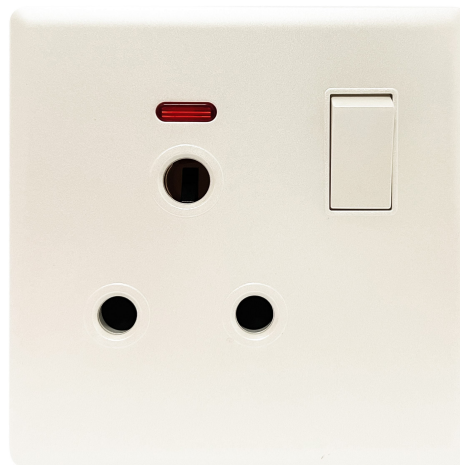

Number of Gangs: 1
Number of Poles: Single
Operating Voltage: 220-240V
Product Type: Switched Socket
Number of Ways: 1
Terminals: Copper

PP446 - 1 Gang Data Socket - Elegant Pearl White

Brand: Admore
Color: Pearl White
Material: PVC + Metal
Manufacturer Guarantee: 15 Year Manufacturer's
Guarantee (T&Cs Apply)
Min. Back Box Depth Required: 25mm
Number of Gangs: 1
Product Type: Network Socket
Terminals: Copper