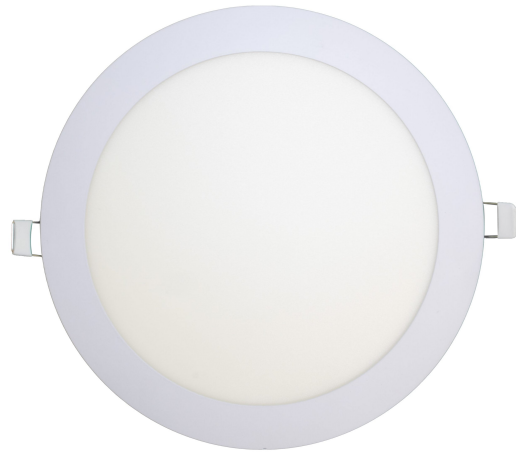

R-18RP-WW - Roska 18W Round Recessed LED Panel Light

Brand: Roska
Product Code: R-18RP-WW
Voltage: 110V-240V (50Hz)
Power (watts): 18
Light Type: LED
Light Color: Warmwhite
Color Temperature: 3000K
Lifetime Hours: 30
CRI (Color Rendering Index): ≥ 80
Warranty: 1 Year
Certifications: CE