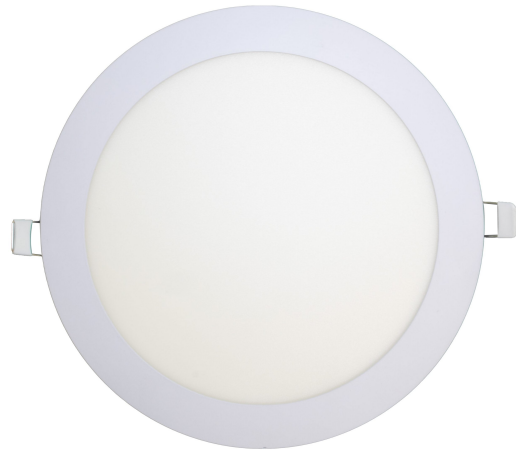

R-18RPS-DL - Roska 18W Round Surface LED Panel Light

Brand: Roska
Product Code: R-18RPS-DL
Voltage: 110V-240V (50Hz)
Power (watts): 18
Light Type: LED
Light Color: Daylight
Color Temperature: 6000-6500k
Lifetime Hours: 30