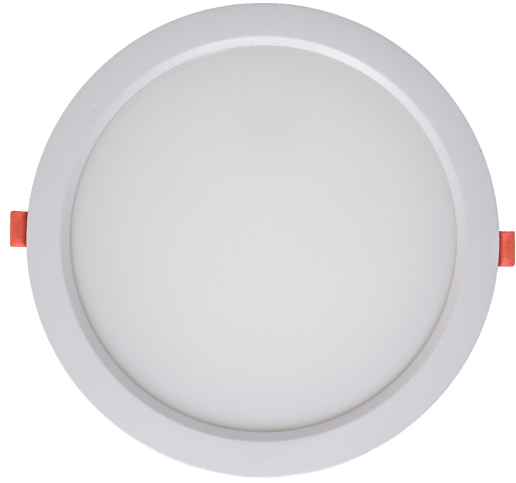

ARPR-14 - Admore 14W Daylight LED Round Recessed Panel Light

Brand: Admore
Product Code: ARPR-14
Voltage: 110V-240V (50Hz)
Power (watts): 14
Light Type: LED
Light Color: Daylight
Color Temperature: 6000-6500k
Lifetime Hours: 30
CRI (Color Rendering Index): ≥ 80
Warranty: 1 Year
Certifications: CE