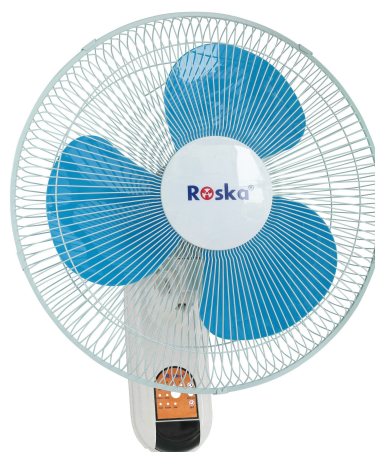

## Wall Fans

### RFB-40 - Roska 16" Wall Fan

Brand: Roska  
Model: RFB-40  
Type of Fan: Wall Fan  
Mounting Type: Wall Mount  
Voltage: 220-240V/50hz  
Power Consumption (W): 50 W  
Phase: Single  
Body Material: PVC  
Blade Material: PVC  
Grill Material: Metal  
Blade Diameter: 16" (400mm)  
Number of Blades: 3  
Color: White & Blue  
Airflow (CFM): cfm  
Airflow (m<sup>3</sup>/h): 0 m<sup>3</sup>/h  
Oscillation: Automatic Rotation  
Adjustable Tilt: Yes  
Number of Speed Settings: 3  
Noise Level (dB): dB  
Operating Environment: -10C ~+50C  
Grill Size: 19"  
Warranty: 1 Year Warranty  
Safety certifications: CE

### RBF-40-R - Roska 16" Wall Fan With Remote

Brand: Roska  
Model: RBF-40-R  
Type of Fan: Wall Fan  
Mounting Type: Wall Mount  
Voltage: 220-240V/50hz  
Power Consumption (W): 50 W  
Phase: Single  
Body Material: PVC  
Blade Material: PVC  
Grill Material: Metal  
Blade Diameter: 16" (400mm)  
Number of Blades: 3  
Color: White & Blue  
Airflow (CFM): cfm  
Airflow (m<sup>3</sup>/h): 0 m<sup>3</sup>/h  
Oscillation: Automatic Rotation  
Adjustable Tilt: Yes  
Number of Speed Settings: 3  
Noise Level (dB): dB  
Operating Environment: -10C ~+50C  
Grill Size: 19"  
Warranty: 1 Year Warranty  
Safety certifications: CE

### KMW450 - Khaleegia 18" Metal Wall Fan

Brand: Khaleegia  
Model: KMW450  
Type of Fan: Wall Fan  
Mounting Type: Wall Mount  
Voltage: 220-240V/50hz  
Power Consumption (W): 120 W  
Phase: Single  
Body Material: Metal  
Blade Material: Aluminum  
Grill Material: Metal  
Blade Diameter: 18" (450mm)