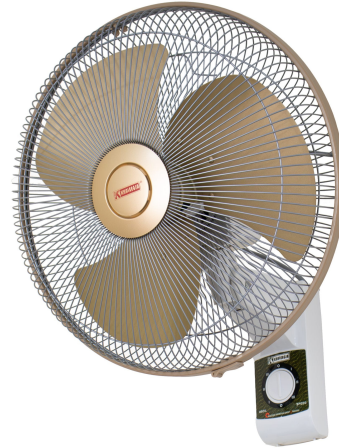

Operating Environment: -10C ~+50C
Grill Size: 21" (530mm)
Warranty: 2 Years Warranty
Safety certifications: CE

KALASH-400 - Khaleegia 16" PVC Wall Fan

Brand: Khaleegia
Model: KALASH-400
Type of Fan: Wall Fan
Mounting Type: Wall Mounted
Voltage: 220-240V/50hz
Power Consumption (W): 60 W
Phase: Single
Body Material: PVC
Blade Material: Metal
Grill Material: Metal
Blade Diameter: 16" (400mm)
Number of Blades: 3
Color: Beige & White
Blade Speed (RPM): 1300
Airflow (CFM): cfm
Airflow (m³/h): 0 m³/h
Oscillation: Automatic
Adjustable Tilt: Yes
Number of Speed Settings: 3
Noise Level (dB): dB
Remote Control: No
Timer: No
Operating Environment: -10C ~+50C
Grill Size: 18" (450mm)
Warranty: 2 Years Warranty
Safety certifications: CE