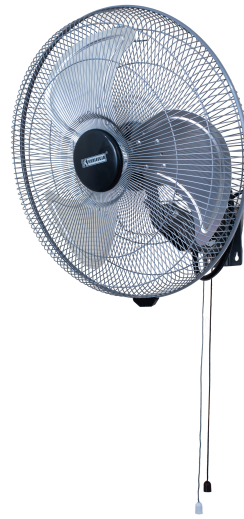

### RFB-40 - Roska 16" Wall Fan

Brand: Roska  
Model: RFB-40  
Type of Fan: Wall Fan  
Mounting Type: Wall Mount  
Voltage: 220-240V/50hz  
Power Consumption (W): 50 W  
Phase: Single  
Body Material: PVC  
Blade Material: PVC  
Grill Material: Metal  
Blade Diameter: 16" (400mm)  
Number of Blades: 3  
Color: White & Blue  
Airflow (CFM): cfm  
Airflow (m<sup>3</sup>/h): 0 m<sup>3</sup>/h  
Oscillation: Automatic Rotation  
Adjustable Tilt: Yes  
Number of Speed Settings: 3  
Noise Level (dB): dB  
Operating Environment: -10C ~+50C  
Grill Size: 19"  
Warranty: 1 Year Warranty  
Safety certifications: CE

### RBF-40-R - Roska 16" Wall Fan With Remote

Brand: Roska  
Model: RBF-40-R  
Type of Fan: Wall Fan  
Mounting Type: Wall Mount  
Voltage: 220-240V/50hz  
Power Consumption (W): 50 W  
Phase: Single  
Body Material: PVC  
Blade Material: PVC  
Grill Material: Metal  
Blade Diameter: 16" (400mm)  
Number of Blades: 3  
Color: White & Blue  
Airflow (CFM): cfm  
Airflow (m<sup>3</sup>/h): 0 m<sup>3</sup>/h  
Oscillation: Automatic Rotation  
Adjustable Tilt: Yes  
Number of Speed Settings: 3  
Noise Level (dB): dB  
Operating Environment: -10C ~+50C  
Grill Size: 19"  
Warranty: 1 Year Warranty  
Safety certifications: CE

### KMW450 - Khaleegia 18" Metal Wall Fan

Brand: Khaleegia  
Model: KMW450  
Type of Fan: Wall Fan  
Mounting Type: Wall Mount  
Voltage: 220-240V/50hz  
Power Consumption (W): 120 W  
Phase: Single  
Body Material: Metal  
Blade Material: Aluminum  
Grill Material: Metal  
Blade Diameter: 18" (450mm)

Number of Blades: 3  
Color: Black & Grey  
Blade Speed (RPM): 1350  
Airflow (CFM): 4237 cfm  
Airflow (m<sup>3</sup>/h): 7199 m<sup>3</sup>/h  
Oscillation: Automatic  
Adjustable Tilt: Yes  
Number of Speed Settings: 3  
Noise Level (dB): dB  
Operating Environment: -10C ~+50C  
Warranty: 1 Year Warranty  
Safety certifications: CE