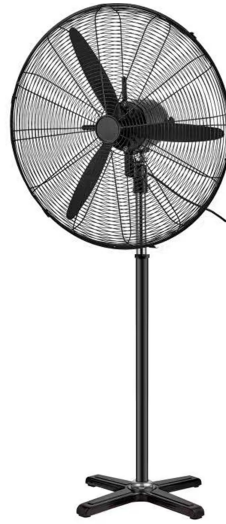

## **XSF-750 - Airex 30" Industrial Heavy Duty Stand Fan**

Brand: Airex  
Model: RSF-750  
Type of Fan: Stand Fan  
Mounting Type: Free Standing  
Voltage: 220-240V/50hz  
Power Consumption (W): 190 W  
Phase: Single  
Body Material: Metal  
Blade Material: Aluminum  
Grill Material: Metal  
Blade Diameter: 30"  
Number of Blades: 3  
Color: Black  
Blade Speed (RPM): 1400  
Airflow (CFM): 0 cfm  
Airflow (m<sup>3</sup>/h): 0 m<sup>3</sup>/h  
Oscillation: Manual, Yes  
Adjustable Tilt: Yes  
Number of Speed Settings: 3  
Noise Level (dB): dB  
Operating Environment: -10C ~+50C  
Warranty: 1 Year Warranty  
Safety certifications: CE, RoHS

## **XBF-750 - Airex 30" Industrial Heavy Duty Bracket Wall Fan**

Brand: Airex  
Model: RBF-750  
Type of Fan: Wall Fan  
Mounting Type: Wall Mount  
Voltage: 220-240V/50hz  
Power Consumption (W): 190 W  
Phase: Single  
Body Material: Metal  
Blade Material: Aluminum  
Grill Material: Metal  
Blade Diameter: 30"  
Number of Blades: 3  
Color: Black  
Blade Speed (RPM): 1400  
Airflow (CFM): 0 cfm  
Airflow (m<sup>3</sup>/h): 0 m<sup>3</sup>/h  
Oscillation: Manual, Yes  
Adjustable Tilt: Yes  
Number of Speed Settings: 3  
Noise Level (dB): dB  
Operating Environment: -10C ~+50C  
Warranty: 1 Year Warranty  
Safety certifications: CE, RoHS

## **XBF-650 - Airex 26" Industrial Heavy Duty Bracket Wall Fan**

Brand: Airex  
Model: RBF-650  
Type of Fan: Wall Fan  
Mounting Type: Wall Mount  
Voltage: 220-240V/50hz  
Power Consumption (W): 160 W  
Phase: Single  
Body Material: Metal

Blade Material: Aluminum  
Grill Material: Metal  
Blade Diameter: 26"  
Number of Blades: 3  
Color: Black  
Blade Speed (RPM): 1400  
Airflow (CFM): cfm  
Airflow (m<sup>3</sup>/h): 0 m<sup>3</sup>/h  
Oscillation: Manual, Yes  
Adjustable Tilt: Yes  
Number of Speed Settings: 3  
Noise Level (dB): dB  
Operating Environment: -10C ~+50C  
Warranty: 1 Year Warranty  
Safety certifications: CE, RoHS