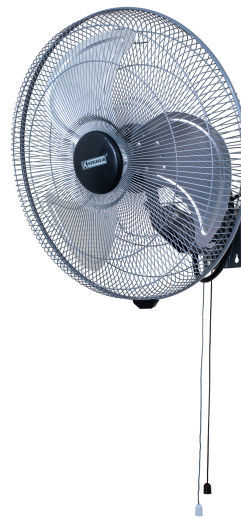

KMW450 - Khaleegia 18" Metal Wall Fan

Brand: Khaleegia
Model: KMW450
Type of Fan: Wall Fan
Mounting Type: Wall Mount
Voltage: 220-240V/50hz
Power Consumption (W): 120 W
Phase: Single
Body Material: Metal
Blade Material: Aluminum
Grill Material: Metal
Blade Diameter: 18" (450mm)
Number of Blades: 3
Color: Black & Grey
Blade Speed (RPM): 1350
Airflow (CFM): 4237 cfm
Airflow (m³/h): 7199 m³/h
Oscillation: Automatic
Adjustable Tilt: Yes
Number of Speed Settings: 3
Noise Level (dB): dB
Operating Environment: -10C ~+50C
Warranty: 1 Year Warranty
Safety certifications: CE