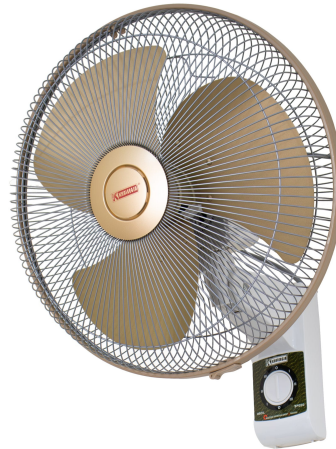

KALASH-450 - Khaleegia 18" PVC Wall Fan

Brand: Khaleegia
Model: KALASH-450
Type of Fan: Wall Fan
Mounting Type: Wall Fan
Voltage: 220-240V/50hz