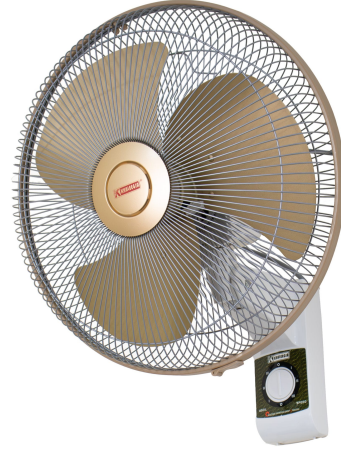

Power Consumption (W): 65 W
Phase: Single
Body Material: PVC
Blade Material: Metal
Grill Material: Metal
Blade Diameter: 18" (450mm)
Number of Blades: 3
Color: Beige & White
Blade Speed (RPM): 1300
Airflow (CFM): cfm
Airflow (m³/h): 0 m³/h
Oscillation: Automatic
Adjustable Tilt: Yes
Number of Speed Settings: 3
Noise Level (dB): dB
Remote Control: No
Timer: No
Operating Environment: -10C ~+50C
Grill Size: 20" (500mm)
Warranty: 2 Years Warranty
Safety certifications: CE

اضواء الجزيرة للكهربائيات ذ.م.م.

ADWA AL-JAZEERA

Electricals L.L.C.