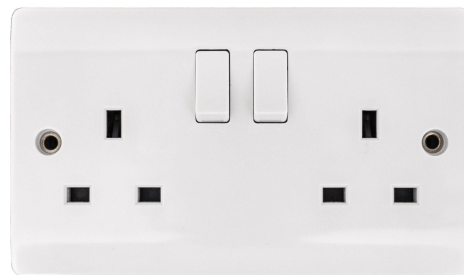

VZ0346-F - RJ45 1 Gang Data Socket(CAT6) White (Floor Box Socket) - V-Series: White

Brand: Admore
Color: White
Material: Bakelite
Manufacturer Guarantee: 25 Years
Min. Back Box Depth Required: 25mm
Number of Gangs: 1
Product Type: Data Socket