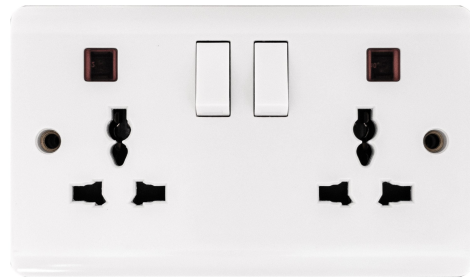

VZ0322 - 1 Gang 16A Universal Socket+Neon - V-Series: White

Brand: Admore
Amp Rating: 16A
Color: White
Material: Bakelite
Manufacturer Guarantee: 25 Years
Min. Back Box Depth Required: 25mm
Earth Terminal: Yes
Number of Gangs: 1
Number of Poles: Single
Operating Voltage: 220-240V
Product Type: Switched Socket
Number of Ways: 1

VK0013 - 1 Gang Intermediate Switch - V-Series: White

Brand: Admore
Amp Rating: 10A
Color: White
Material: Bakelite
Manufacturer Guarantee: 25 Years
Min. Back Box Depth Required: 25mm
Number of Gangs: 1
Number of Poles: Single
Operating Voltage: 220-240V
Product Type: Electric Switch
Number of Ways: 3

VK0017 - 10A Bell Push Switch - V-Series: White

Brand: Admore
Amp Rating: 10A
Color: White
Material: Bakelite
Manufacturer Guarantee: 25 Years
Min. Back Box Depth Required: 25mm
Number of Gangs: 1
Number of Poles: Single
Operating Voltage: 220-240V
Product Type: Electric Switch
Number of Ways: 1

VK0024 - 20A Dp Switch W/Neon - V-Series: White

Brand: Admore
Amp Rating: 20A
Color: White
Material: Bakelite
Manufacturer Guarantee: 25 Years
Min. Back Box Depth Required: 25mm
Earth Terminal: Yes
Number of Gangs: 1
Number of Poles: Single
Operating Voltage: 220-240V
Product Type: Electric Switch
Number of Ways: 1