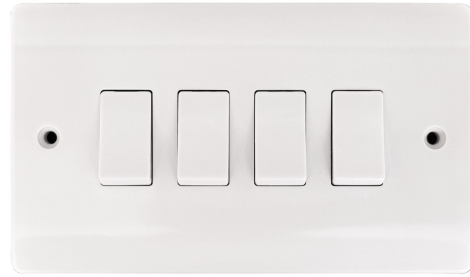

Operating Voltage: 220-240V
Product Type: Electric Switch
Number of Ways: 1