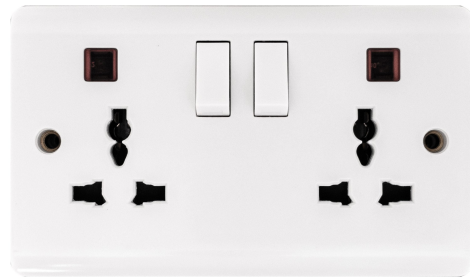

VZ0322 - 1 Gang 16A Universal Socket+Neon - V-Series: White

Brand: Admore
Amp Rating: 16A
Color: White
Material: Bakelite
Manufacturer Guarantee: 25 Years
Min. Back Box Depth Required: 25mm
Earth Terminal: Yes
Number of Gangs: 1
Number of Poles: Single
Operating Voltage: 220-240V
Product Type: Switched Socket
Number of Ways: 1

VK0013 - 1 Gang Intermediate Switch - V-Series: White

Brand: Admore
Amp Rating: 10A
Color: White
Material: Bakelite
Manufacturer Guarantee: 25 Years
Min. Back Box Depth Required: 25mm
Number of Gangs: 1
Number of Poles: Single
Operating Voltage: 220-240V
Product Type: Electric Switch
Number of Ways: 3

VZ0338 - 2 Gang 16A Universal Socket+Neon - V-Series: White

Brand: Admore
Amp Rating: 16A
Color: White
Material: Bakelite
Manufacturer Guarantee: 25 Years
Min. Back Box Depth Required: 25mm
Earth Terminal: Yes
Number of Gangs: 2
Number of Poles: Single
Operating Voltage: 220-240V
Product Type: Switched Socket
Number of Ways: 1

VK0017 - 10A Bell Push Switch - V-Series: White

Brand: Admore
Amp Rating: 10A
Color: White
Material: Bakelite
Manufacturer Guarantee: 25 Years
Min. Back Box Depth Required: 25mm
Number of Gangs: 1
Number of Poles: Single
Operating Voltage: 220-240V
Product Type: Electric Switch
Number of Ways: 1