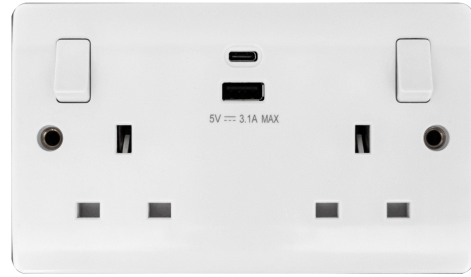

Number of Poles: Single
Operating Voltage: 220-240V
Product Type: Switched Socket
Number of Ways: 1

VK0009 - 6 Gang 1 Way Switch - V-Series: White

Brand: Admore
Amp Rating: 10A
Color: White
Material: Bakelite
Manufacturer Guarantee: 25 Years
Min. Back Box Depth Required: 25mm
Number of Gangs: 6
Number of Poles: Single
Operating Voltage: 220-240V
Product Type: Electric Switch
Number of Ways: 1