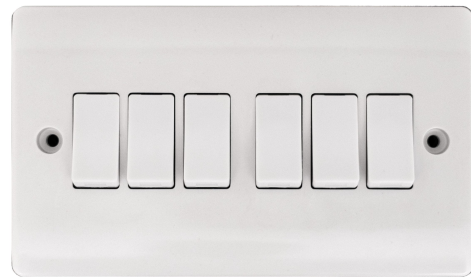

**VZ0410 - 2 Gang Switch Socket With Usb A+C Port 3.1A - V-Series: White**

Brand: Admore  
Amp Rating: 13A  
Color: White  
Material: Bakelite  
Manufacturer Guarantee: 25 Years  
Min. Back Box Depth Required: 25mm  
Earth Terminal: Yes  
Number of Gangs: 2

Number of Poles: Single  
Operating Voltage: 220-240V  
Product Type: Switched Socket  
Number of Ways: 1

**VK0009 - 6 Gang 1 Way Switch - V-Series: White**

Brand: Admore  
Amp Rating: 10A  
Color: White  
Material: Bakelite  
Manufacturer Guarantee: 25 Years  
Min. Back Box Depth Required: 25mm  
Number of Gangs: 6  
Number of Poles: Single  
Operating Voltage: 220-240V  
Product Type: Electric Switch  
Number of Ways: 1