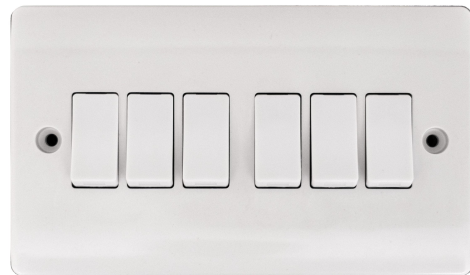

<p>Brand: Admore Color: White Material: Bakelite Manufacturer Guarantee: 25 Years Min. Back Box Depth Required: 25mm Number of Gangs: 1 Number of Poles: Single Operating Voltage: 220-240V Product Type: Blank Plate</p>	
<p>VZ1H2 - 1 Gang Blank Plate 2 Hole - V-Series: White Brand: Admore Color: White Material: Bakelite Manufacturer Guarantee: 25 Years Min. Back Box Depth Required: 25mm Number of Gangs: 2 Number of Poles: Single Operating Voltage: 220-240V Product Type: Blank Plate</p>	No image available
<p>VZ0002 - 2 Gang Blank Plate (3X6) - V-Series: White Brand: Admore Color: White Material: Bakelite Manufacturer Guarantee: 25 Years Min. Back Box Depth Required: 25mm Number of Gangs: 1 Number of Poles: Single Operating Voltage: 220-240V Product Type: Blank Plate</p>	No image available
<p>VK0007 - 4 Gang 1 Way Switch White (3X6) - V-Series: White Brand: Admore Amp Rating: 10A Color: White Material: Bakelite Manufacturer Guarantee: 25 Years Min. Back Box Depth Required: 25mm Number of Gangs: 4 Number of Poles: Single Operating Voltage: 220-240V Product Type: Electric Switch Number of Ways: 1</p>	
<p>VZ0238 - Telephone Socket 1G Secondary - V-Series: White Brand: Admore Color: White Material: Bakelite Manufacturer Guarantee: 25 Years Min. Back Box Depth Required: 25mm Number of Gangs: 1 Product Type: Telephone Socket</p>	

**VZ0410 - 2 Gang Switch Socket With Usb A+C Port
3.1A - V-Series: White**

Brand: Admore
Amp Rating: 13A
Color: White
Material: Bakelite
Manufacturer Guarantee: 25 Years
Min. Back Box Depth Required: 25mm
Earth Terminal: Yes
Number of Gangs: 2
Number of Poles: Single
Operating Voltage: 220-240V
Product Type: Switched Socket
Number of Ways: 1

VK0009 - 6 Gang 1 Way Switch - V-Series: White

Brand: Admore
Amp Rating: 10A
Color: White
Material: Bakelite
Manufacturer Guarantee: 25 Years
Min. Back Box Depth Required: 25mm
Number of Gangs: 6
Number of Poles: Single
Operating Voltage: 220-240V
Product Type: Electric Switch
Number of Ways: 1