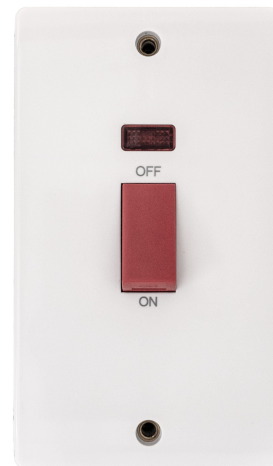

VK0017 - 10A Bell Push Switch - V-Series: White

Brand: Admore
Amp Rating: 10A
Color: White
Material: Bakelite
Manufacturer Guarantee: 25 Years
Min. Back Box Depth Required: 25mm
Number of Gangs: 1
Number of Poles: Single
Operating Voltage: 220-240V
Product Type: Electric Switch
Number of Ways: 1

VK0024 - 20A Dp Switch W/Neon - V-Series: White

Brand: Admore
Amp Rating: 20A
Color: White
Material: Bakelite
Manufacturer Guarantee: 25 Years
Min. Back Box Depth Required: 25mm
Earth Terminal: Yes
Number of Gangs: 1
Number of Poles: Single
Operating Voltage: 220-240V
Product Type: Electric Switch
Number of Ways: 1

Number of Poles: Single
Operating Voltage: 220-240V
Product Type: Switched Socket
Number of Ways: 1

VK0027.W - 45A Dp Switch with Neon Indicator (3X3) - V-Series: White

Brand: Admore
Amp Rating: 45A
Color: White
Material: Bakelite
Manufacturer Guarantee: 25 Years
Min. Back Box Depth Required: 25mm
Earth Terminal: Yes
Number of Gangs: 1
Number of Poles: Single
Operating Voltage: 220-240V
Product Type: Electric Switch
Number of Ways: 1

VK0029.W - 45A Dp Switch with Neon Indicator (3X6) - V-Series: White

Brand: Admore
Amp Rating: 45A
Color: White
Material: Bakelite
Manufacturer Guarantee: 25 Years
Min. Back Box Depth Required: 25mm
Earth Terminal: Yes
Number of Gangs: 1
Number of Poles: Single
Operating Voltage: 220-240V
Product Type: Electric Switch
Number of Ways: 1