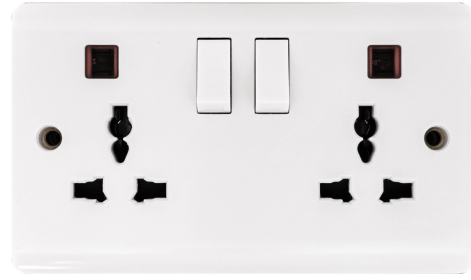

Number of Poles: Single  
Operating Voltage: 220-240V  
Product Type: Switched Socket  
Number of Ways: 1

**VK0013 - 1 Gang Intermediate Switch - V-Series: White**

Brand: Admore  
Amp Rating: 10A  
Color: White  
Material: Bakelite  
Manufacturer Guarantee: 25 Years  
Min. Back Box Depth Required: 25mm  
Number of Gangs: 1  
Number of Poles: Single  
Operating Voltage: 220-240V  
Product Type: Electric Switch  
Number of Ways: 3

Number of Poles: Single  
Operating Voltage: 220-240V  
Product Type: Switched Socket  
Number of Ways: 1

**VK0017 - 10A Bell Push Switch - V-Series: White**

Brand: Admore  
Amp Rating: 10A  
Color: White  
Material: Bakelite  
Manufacturer Guarantee: 25 Years  
Min. Back Box Depth Required: 25mm  
Number of Gangs: 1  
Number of Poles: Single  
Operating Voltage: 220-240V  
Product Type: Electric Switch  
Number of Ways: 1