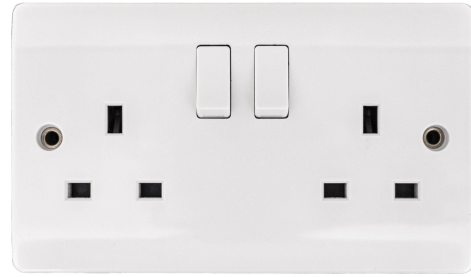

Operating Voltage: 220-240V
Product Type: Switched Socket
Number of Ways: 1

VZ0346-F - RJ45 1 Gang Data Socket(CAT6) White (Floor Box Socket) - V-Series: White

Brand: Admore
Color: White
Material: Bakelite
Manufacturer Guarantee: 25 Years
Min. Back Box Depth Required: 25mm
Number of Gangs: 1
Product Type: Data Socket