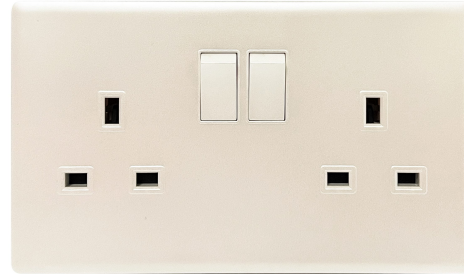

PP820 - 20A Connection Plate - Elegant Pearl White

Brand: Admore
Amp Rating: 20A
Color: Pearl White
Material: PVC + Metal
Manufacturer Guarantee: 15 Year Manufacturer's Guarantee (T&Cs Apply)
Min. Back Box Depth Required: 25mm
Earth Terminal: Yes
Number of Gangs: 1
Number of Poles: Single
Operating Voltage: 220-240V
Product Type: Connection Plate
Number of Ways: 1
Terminals: Copper

PP405 - 13A 1 Gang Switch Socket - Elegant Pearl White

Brand: Admore
Amp Rating: 13A
Color: Pearl White
Material: PVC + Metal
Manufacturer Guarantee: 15 Year Manufacturer's

Guarantee (T&Cs Apply)
Min. Back Box Depth Required: 25mm
Earth Terminal: Yes
Number of Gangs: 1
Number of Poles: Single
Operating Voltage: 220-240V
Product Type: Switched Socket
Number of Ways: 1
Terminals: Copper

PP406 - 13A 2 Gang Switch Socket - Elegant Pearl White

Brand: Admore
Amp Rating: 13A
Color: Pearl White
Material: PVC + Metal
Manufacturer Guarantee: 15 Year Manufacturer's
Guarantee (T&Cs Apply)
Min. Back Box Depth Required: 25mm
Earth Terminal: Yes
Number of Gangs: 2
Number of Poles: Single
Operating Voltage: 220-240V
Product Type: Switched Socket
Number of Ways: 1
Terminals: Copper

PP407 - 13A 1 Gang Switch Socket With Type A & C Charging Ports - Elegant Pearl White

Brand: Admore
Amp Rating: 13A
Color: Pearl White
Material: PVC + Metal
Manufacturer Guarantee: 15 Year Manufacturer's
Guarantee (T&Cs Apply)
Min. Back Box Depth Required: 25mm
Earth Terminal: Yes
Number of Gangs: 1
Number of Poles: Single
Operating Voltage: 220-240V
Product Type: Switched Socket
Number of Ways: 1
USB Charging Ports: Type C & Type A
Terminals: Copper