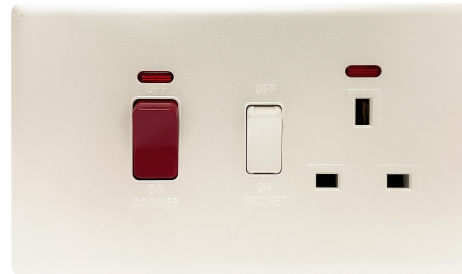

PP304 - 2 Gang 2 Way - Elegant Pearl White

Brand: Admore
Amp Rating: 10A
Color: Pearl White
Material: PVC + Metal
Manufacturer Guarantee: 15 Year Manufacturer's
Guarantee (T&Cs Apply)
Min. Back Box Depth Required: 25mm
Earth Terminal: Yes
Number of Gangs: 2
Number of Poles: Single
Operating Voltage: 220-240V
Product Type: Electric Switch
Number of Ways: 2
Terminals: Copper