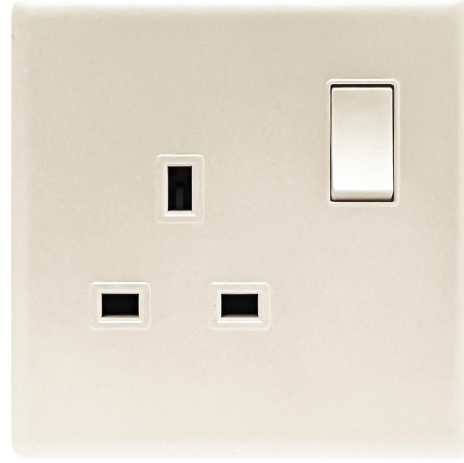

PP382 - 1 Gang Universal Socket With Type A & C Charging Ports - Elegant Pearl White

Brand: Admore
Amp Rating: 13A
Color: Pearl White
Material: PVC + Metal
Manufacturer Guarantee: 15 Year Manufacturer's Guarantee (T&Cs Apply)
Min. Back Box Depth Required: 25mm
Earth Terminal: Yes
Number of Gangs: 1
Number of Poles: Single
Operating Voltage: 220-240V
Product Type: Switched Socket
Number of Ways: 1
USB Charging Ports: Type C & Type A
Terminals: Copper

PP820 - 20A Connection Plate - Elegant Pearl White

Brand: Admore
Amp Rating: 20A
Color: Pearl White
Material: PVC + Metal
Manufacturer Guarantee: 15 Year Manufacturer's Guarantee (T&Cs Apply)
Min. Back Box Depth Required: 25mm
Earth Terminal: Yes
Number of Gangs: 1
Number of Poles: Single
Operating Voltage: 220-240V
Product Type: Connection Plate
Number of Ways: 1
Terminals: Copper

PP405 - 13A 1 Gang Switch Socket - Elegant Pearl White

Brand: Admore
Amp Rating: 13A
Color: Pearl White
Material: PVC + Metal
Manufacturer Guarantee: 15 Year Manufacturer's

Guarantee (T&Cs Apply)
Min. Back Box Depth Required: 25mm
Earth Terminal: Yes
Number of Gangs: 1
Number of Poles: Single
Operating Voltage: 220-240V
Product Type: Switched Socket
Number of Ways: 1
Terminals: Copper

PP406 - 13A 2 Gang Switch Socket - Elegant Pearl White

Brand: Admore
Amp Rating: 13A
Color: Pearl White
Material: PVC + Metal
Manufacturer Guarantee: 15 Year Manufacturer's
Guarantee (T&Cs Apply)
Min. Back Box Depth Required: 25mm
Earth Terminal: Yes
Number of Gangs: 2
Number of Poles: Single
Operating Voltage: 220-240V
Product Type: Switched Socket
Number of Ways: 1
Terminals: Copper