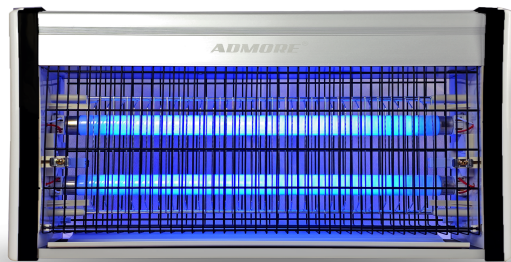

Pest Controller

A-IZ1 - Admore 17W Heavy Duty Fly and Insect Killer | Electric Zapper

Brand: Admore

Power Source: Electric AC

Input Voltage: 220-240V (50.60Hz)

Power Consumption: 17 Watts

Plug: Type G 3-pin (UK) Plug

A-IK66 - Admore Fly and Insect Killer | Powerful Fly Zapper 40W (2x20w) UV Light | 66cm Professional Electric Bug Zapper

Brand: Admore

Power Source: Electric AC

Input Voltage: 220-240V (50.60Hz)

Power Consumption: 30 Watts (2x15w)

Plug: Type G 3-pin (UK) Plug

A-IK50 - Admore Fly and Insect Killer | Powerful Fly Zapper 20W (2x10w) UV Light | 50cm Professional Electric Bug Zapper

Brand: Admore

Power Source: Electric AC

Input Voltage: 220-240V (50.60Hz)