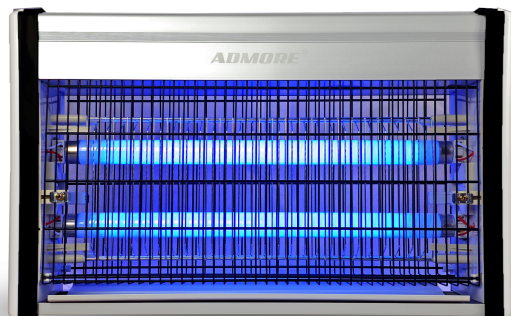

A-IK40 - Admore Fly and Insect Killer | Powerful Fly Zapper 20W (2x10w) UV Light | 40cm Professional Electric Bug Zapper

Brand: Admore

Power Source: Electric AC

Input Voltage: 220-240V (50.60Hz)

Power Consumption: 20 Watts (2x10w)