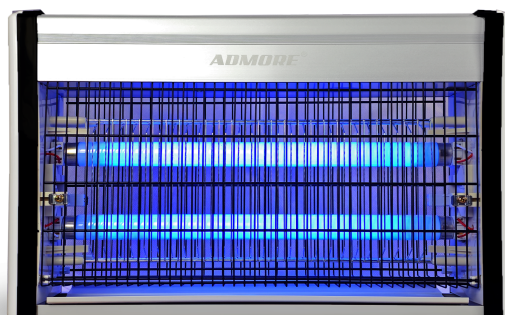

A-IK40 - Admore Fly and Insect Killer | Powerful Fly Zapper 20W (2x10w) UV Light | 40cm Professional Electric Bug Zapper

Brand: Admore

Power Source: Electric AC

Input Voltage: 220-240V (50.60Hz)

Power Consumption: 20 Watts (2x10w)