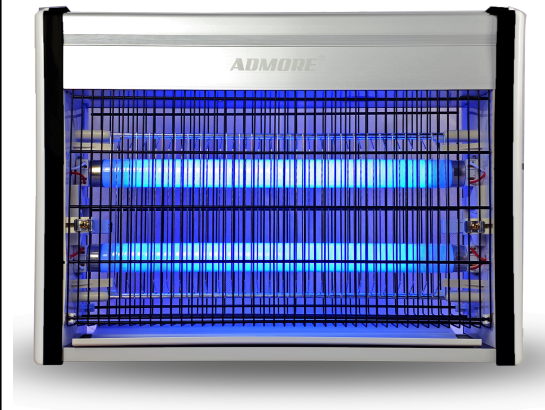

Plug: Type G 3-pin (UK) Plug

اضواء الجزيرة للكهربائيات ذ.م.م.

ADWA AL-JAZEERA

Electricals L.L.C.