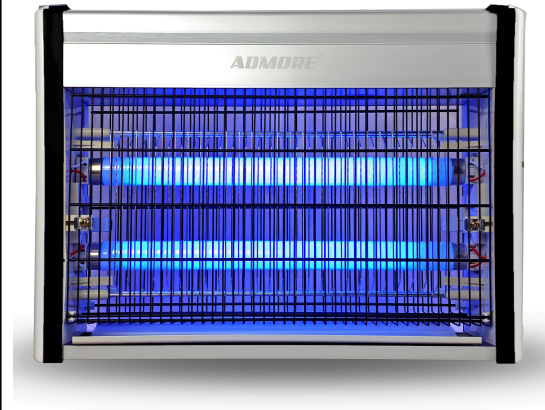

Plug: Type G 3-pin (UK) Plug

اضواء الجزيرة للكهربائيات ذ.م.م.

ADWA AL-JAZEERA

Electricals L.L.C.