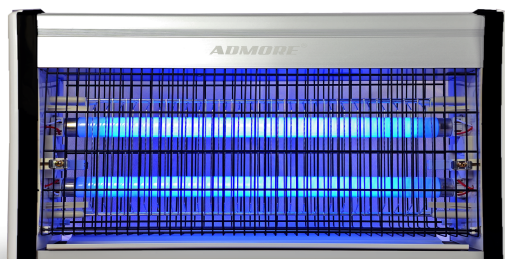

Pest Controller

A-IZ1 - Admore 17W Heavy Duty Fly and Insect Killer | Electric Zapper

Brand: Admore

Power Source: Electric AC

Input Voltage: 220-240V (50.60Hz)

Power Consumption: 17 Watts

Plug: Type G 3-pin (UK) Plug

A-IK66 - Admore Fly and Insect Killer | Powerful Fly Zapper 40W (2x20w) UV Light | 66cm Professional Electric Bug Zapper

Brand: Admore

Power Source: Electric AC

Input Voltage: 220-240V (50.60Hz)

Power Consumption: 30 Watts (2x15w)

Plug: Type G 3-pin (UK) Plug

A-IK50 - Admore Fly and Insect Killer | Powerful Fly Zapper 20W (2x10w) UV Light | 50cm Professional Electric Bug Zapper

Brand: Admore

Power Source: Electric AC

Input Voltage: 220-240V (50.60Hz)