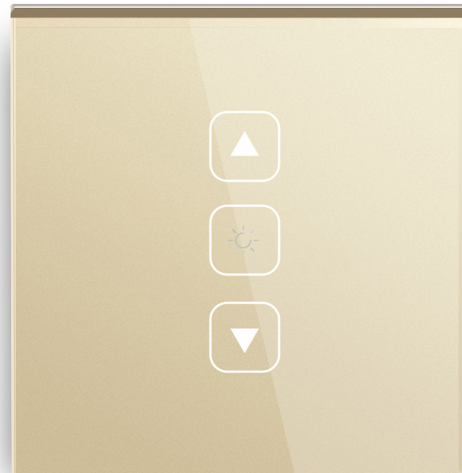

SSW-FDZ-B - Admore 1 Gang Black Zigbee Smart Dimmer Touch Switch Switch

Brand: Admore
Model: SSW-FDZ-B
Color: Black
Front Panel: Tempered Glass
LED Indicator Light Color: Blue Light
Physical Buttons: Touch
Voltage Compatibility: 220-240V (50/60hz)
Maximum Wattage: 1000 Watts
Neutral Wire Required: No
Protocol: Zigbee
Smart Assistant Compatibility: Alexa
Home Assistant OS Compatibility: Yes
App Name: Smart Life
Scenes & Automation: Yes
Scheduling & Timers: Yes

Wifi Connection: Zigbee Hub Required

SSW-001Z-B - Admore 1 Gang Black Zigbee Smart Touch Switch

Brand: Admore
Model: SSW-001Z-B
Color: Black
Front Panel: Tempered Glass
LED Indicator Light Color: Blue Light
Physical Buttons: Touch
Voltage Compatibility: 220-240V (50/60hz)
Maximum Wattage: 1000 Watts
Neutral Wire Required: No
Protocol: Zigbee
Smart Assistant Compatibility: Alexa
Home Assistant OS Compatibility: Yes
App Name: Smart Life
Scenes & Automation: Yes
Scheduling & Timers: Yes
Wifi Connection: Zigbee Hub Required

SSW-FDZ-G - Admore 1 Gang Gold Zigbee Smart Dimmer Touch Switch

Brand: Admore
Model: SSW-FDZ-G
Color: Gold
Front Panel: Tempered Glass
LED Indicator Light Color: Blue Light
Physical Buttons: Touch
Voltage Compatibility: 220-240V (50/60hz)
Maximum Wattage: 1000 Watts
Neutral Wire Required: No
Protocol: Zigbee
Smart Assistant Compatibility: Alexa
Home Assistant OS Compatibility: Yes
App Name: Smart Life
Scenes & Automation: Yes
Scheduling & Timers: Yes
Wifi Connection: Zigbee Hub Required

SSW-001Z-G - Admore 1 Gang Gold Zigbee Smart Touch Switch

Brand: Admore
Model: SSW-001Z-G
Color: Gold
Front Panel: Tempered Glass
LED Indicator Light Color: Blue Light
Physical Buttons: Touch

Voltage Compatibility: 220-240V (50/60hz)
Maximum Wattage: 1000 Watts
Neutral Wire Required: No
Protocol: Zigbee
Smart Assistant Compatibility: Alexa
Home Assistant OS Compatibility: Yes
App Name: Smart Life
Scenes & Automation: Yes
Scheduling & Timers: Yes
Wifi Connection: Zigbee Hub Required